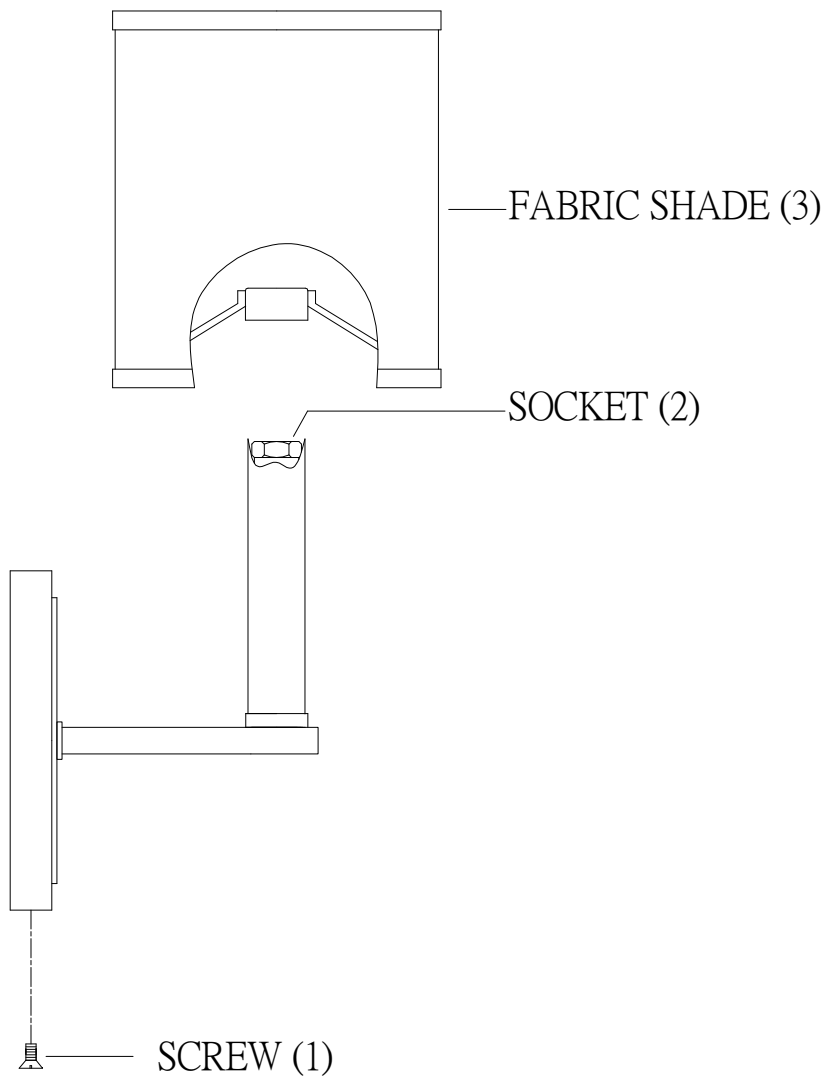

LIGHTING

ITEM NO: 9-1200-1-109

9-1200-1-13

9-1200-1-322

9-1200-1-89

9-1200-1-SN

INSTALLATION INSTRUCTIONS

1. Carefully remove the fixture out of the carton, and check that all parts are included referring to the above illustration. Make sure not to misplace any parts that are needed for the installation;
2. Install the fabric shade (3) into the socket (2).
3. Fixture is ready for lamping and installation.