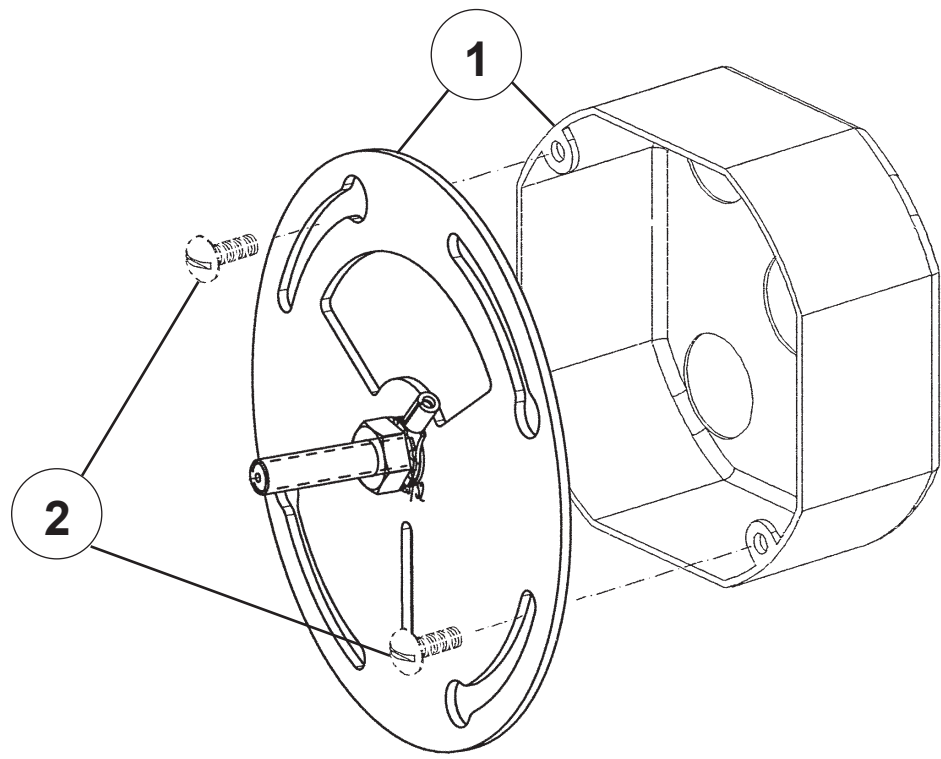

# SCHONBEK

1870

HELENIA AT1001N-\_\_ \_\_H

**T**HIS DESIGN IS THE PROPRIETARY TRADE DRESS/TRADEMARK OF SWAROVSKI LIGHTING, LTD.

1 Light  
Diameter: 4-1/2"  
Height: 17"  
Extension: 6"  
Hanging Weight: 1lb.

# SCHONBEK

1870

SCHONBEK® is a member of the Swarovski group.

You will need 1 - B10  
60 Watts Max

**Install bulbs and be sure  
to test fixture BEFORE  
trimming.**