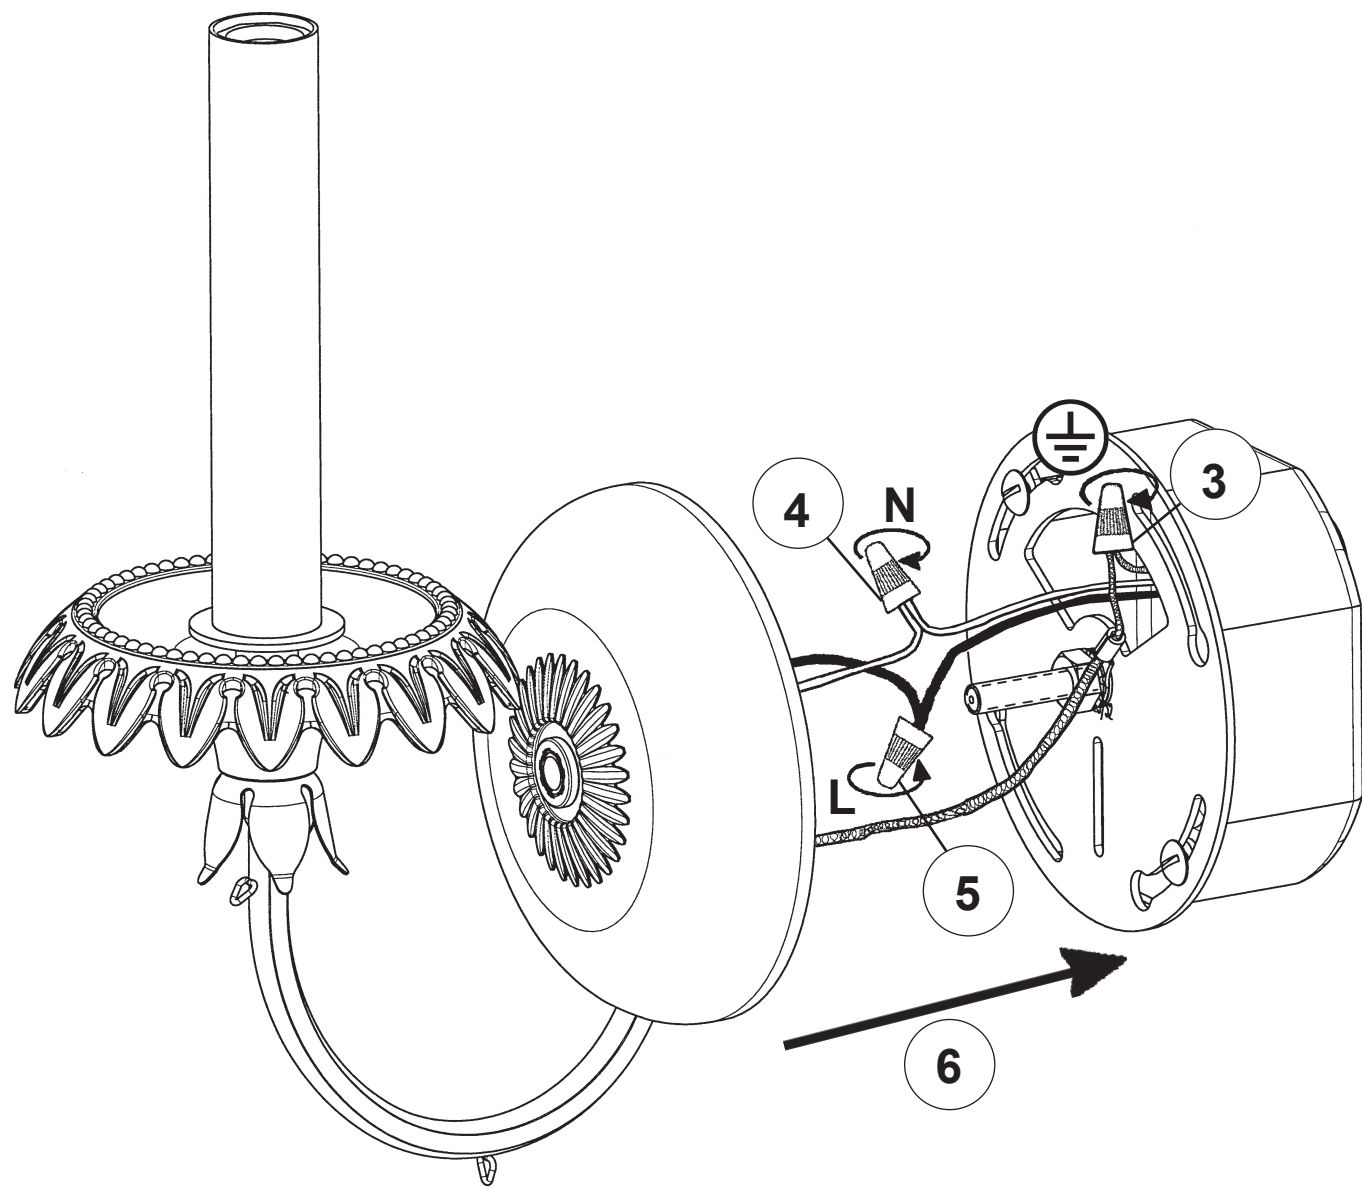

# SCHONBEK

1870

HELENIA AT1001N-\_\_ \_\_H

**T**HIS DESIGN IS THE PROPRIETARY TRADE DRESS/TRADEMARK OF SWAROVSKI LIGHTING, LTD.

1 Light  
Diameter: 4-1/2"  
Height: 17"  
Extension: 6"  
Hanging Weight: 1lb.

# SCHONBEK

1870

SCHONBEK® is a member of the Swarovski group.

You will need 1 - B10  
60 Watts Max

**Install bulbs and be sure  
to test fixture BEFORE  
trimming.**