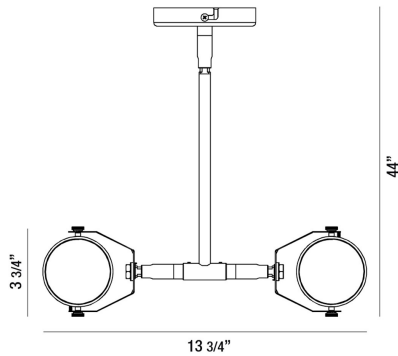

29009, 2-LIGHT 9W

PRODUCT DETAILS

No.	:	29009-022
Product Color	:	SATIN NICKEL
Length	:	13.75"
Height	:	3.75"

LIGHT SOURCE DETAILS

Light Source Type	:	INTEGRATED LED
Input Voltage	:	120V
Bulb Voltage	:	120V
Socket Type	:	LED
Total Wattage	:	18W
Total Lumen	:	1250lm
Kelvin	:	3000K
CRI	:	80
Dimmable	:	Yes

Options Available

ITEM NO.	FINISH	SHADE
29009-015	WHITE	
29009-022	SATIN NICKEL	

TECHNICAL DETAILS

Light Direction	:	Down
Adjustable Lamp Head	:	Yes
Approval	:	
Title 24	:	Yes
Beam Angle	:	120
Vertical Adjustment	:	90
Horizontal Adjustment	:	340