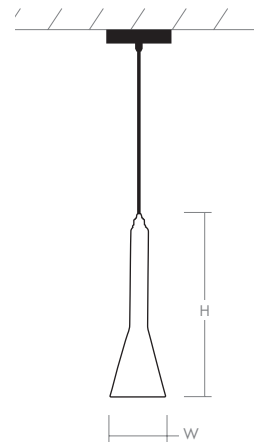

# LIBERTY Pendant

120v : **3-652-xxxx**

277v : **37-652-xxxx**

# oxygen

FIXTURE TYPE \_\_\_\_\_ LOCATION \_\_\_\_\_

PROJECT \_\_\_\_\_ DATE \_\_\_\_\_

-1314 Smoked Ombre Glass / Polished Chrome

-14 Clear Glass / Polished Chrome

-2018 Coffee Ombre Glass / Gunmetal

- LIGHT SOURCE** 1 x 5.12W LED, 3000K, CRI 90
- LUMINAIRE POWER** 6.57W at 120V
- RATED LIFE** 60000 hr RL
- OPTIONAL COLOR TEMPERATURES** 2700K, 3500K, 4000K
- LUMEN OUTPUT** Delivered: 401 lm (LM-79)
- INPUT VOLTAGE** 120V or 277V
- DRIVER OUTPUT** 150mA, 6W
- DIMMING** 0-10v & Phase (ELV) Dimming - 50/60Hz 100% to 10% Dimming
- CONSTRUCTION** Plated Steel and Glass
- DIFFUSER/METAL FINISHES**
  - (-14) Clear Glass / Polished Chrome
  - (-1314) Smoked Ombre Glass / Polished Chrome
  - (-2018) Coffee Ombre Glass / Gunmetal
- MOUNTING** 4" Octagonal J-Box, 2" x 3" J-Box
- STANDARDS** ETL Dry/Damp listed, Conforms to UL STD 1598, Certified CAN/CSA, STD C22.2 No 250.0.

- DIMENSIONS**
- Dia. Canopy: 5.75"**
- Dia. Fixture: 4.50"**
- H. Fixture: 16.25"**
- Supplied with 8 ft braided cord**

Order example for standard fixture:  
**3-652-1314** (x- Voltage - xxx-Sequence # - x-Diffuser - xx-Finish)  
3: 120v, 37: 277v  
Order example for optional color temperatures: **3-652-271314**  
27: 2700K, 35: 3500K, 40: 4000K