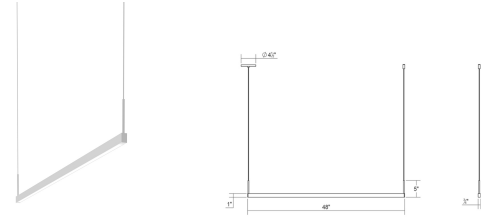

Thin-Line LED Pendant Spec Sheet

SKU: 2816.03-4-27 Learn more at sonnemanlight.com
<https://sonnemanlight.com/thin-line-led-pendant>

Size: 4' One-Sided
Color/Finish: Satin White

Dimensions

Height: 5
Width: 48
Length: 0.75
Canopy/Backplate/Base: 4.5"
Hanging Details: 6' Adjustable Cord

Electrical Specs

Bulb(s) Included?: Yes
Bulb 1 Type: Integral LED
Bulb Quantity: 1
Input Voltage: 120VAC
Wattage: 22
Initial Lumens: 1450
Delivered Lumens: 900
Color Temperature: 2700K
CRI: 90
Power Supply Type: Driver
Power Supply Quantity: 1
Power Supply Location: Remote
Dimming Type: TRIAC/ELV

Installation

Installation: Licensed electrician required
 Compatible
Sloped Ceiling Compatible?:
Minimum Hanging Height: 5.75"
Maximum Hanging Height: 73.75"

Shipping

Carton 1 L x W x H: 51" X 7" X 4"
Carton 1 Gross Weight: 5 LBS