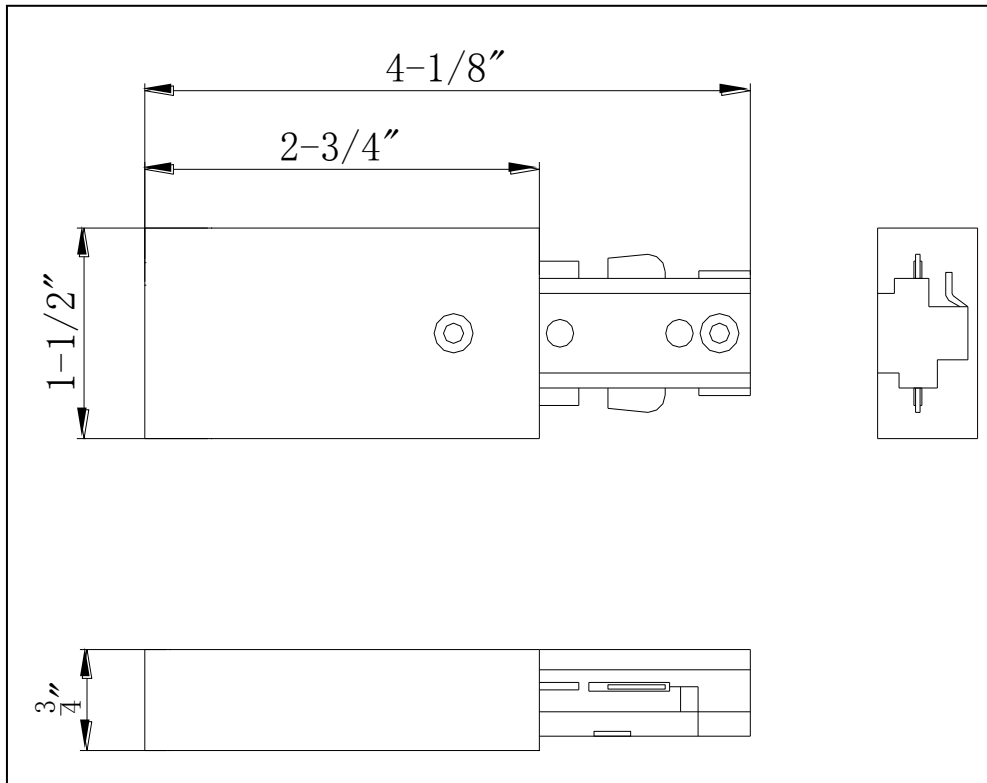

Project: _____

Catalog No.: _____

Lamp/Wattage: _____

Model No. : HT-274

Description : Live end, to start a run, add 2 3/4" in length

Voltage : 120 V

Ampere: 20 A

Finish : RU (Rust)