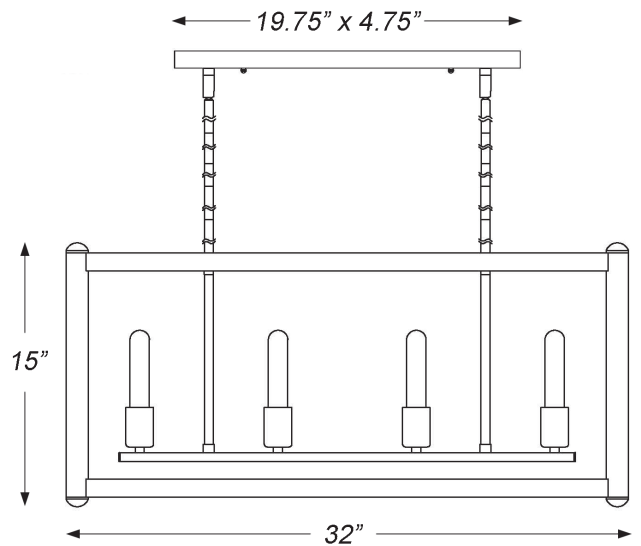

IN20042WH

COYLE 4-LIGHT PENDANT

Description:	Coyle 4-light pendant
Finish:	White w/polished nickel sockets
Dimensions:	32" L x 16" W x 15" H
Bulbs:	4-60w Med.
Certification:	Dry location / UL
Material:	Steel

Shade:	NA
Glass:	NA
Canopy Dimensions:	19.75" x 4.75"
Chain/Wire:	12' wire
Stems:	6-12", 2-6", 2-3"
Additional Finishes:	NA