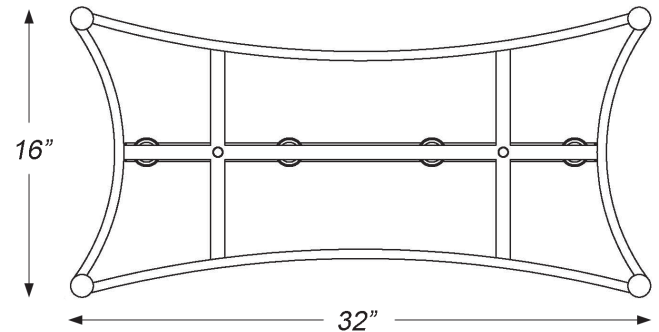

IN20042WH

COYLE 4-LIGHT PENDANT

Description:	Coyle 4-light pendant
Finish:	White w/polished nickel sockets
Dimensions:	32" L x 16" W x 15" H
Bulbs:	4-60w Med.
Certification:	Dry location / UL
Material:	Steel

Shade:	NA
Glass:	NA
Canopy Dimensions:	19.75" x 4.75"
Chain/Wire:	12' wire
Stems:	6-12", 2-6", 2-3"
Additional Finishes:	NA