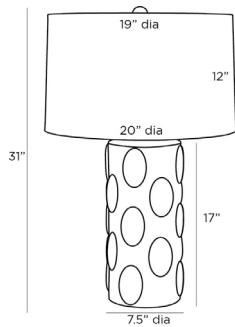

## JARDANNA LAMP

45026-422  
 H: 31 IN, Dia: 20.00 IN  
 Egg Shell Terracotta  
 Contract Suitable As Is

Natural inspiration meets geometric form to create this unique folded leaf motif. Its terracotta foundation features a matte Egg Shell colored finish that reveals subtle variations. The finish allows light to play over the peaks and valleys of this piece, further adding to its organic appeal. Topped with a light beige linen shade with a matching terracotta finial. Finish will vary.

### APPEARANCE

Material	Brass, Linen, Terracotta
Finish	Dark Antique Brass, Egg Shell, Light Beige
Finish Will Vary	true
Top Coat/Sealant	false
Finial Description	Matching ceramic
Finial Dimension	1" Dia

### DIMENSIONS

Shade	Top: 19.00 IN, Dia: 20.00 IN, Side: 12 IN
Body	H: 17 IN, Dia: 7.50 IN
Neck	H: 2 IN, Dia: 0.50 IN
Foot Print	Dia: 7.50 IN
Harp	10.5 IN

### WIRING

Rating	Indoor Only
Tilt Test	10 Degrees - AU
Cord	10 FT, Back of Lamp Base, Clear/Silver, SPT-2
Socket	1, Dark Antique Brass, Type A - E26
Switch	At Socket, On/Off Rotary
Maximum Watt	150
Voltage	110-120 V