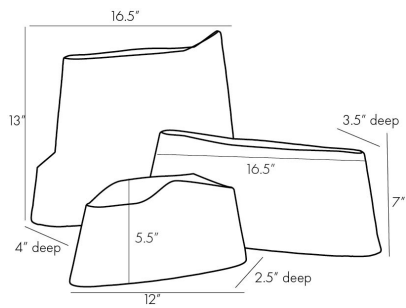

## HASTA VASES, SET OF 3

7896

Gray Ceramic  
Contract Suitable As Is

This set of three ceramic vases is an artistic expression of natural materials. Artisans incorporate sand into the ceramic to create the incredibly textured façade of each piece, which is finished in either ivory, gray or charcoal. The slender profiles and varied scale are ideal for a mantle or bookcase. Finish will vary.

### DIMENSIONS

Foot Print Large	W: 12.5 IN, D: 3.5 IN
Foot Print Medium	W: 12, D: 1.5
Foot Print Small	W: 9 IN, D: 1 IN

### SHIPPING

Product Weight	16.1 LBS
Gross Weight 1	20.5 LBS
Gross Weight 2	0 LBS
Shipping Box 1	H: 17.5 IN, L: 21.5 IN, W: 17 IN
Shipping Box 2	H: 0 IN, L: 0 IN, W: 0 IN