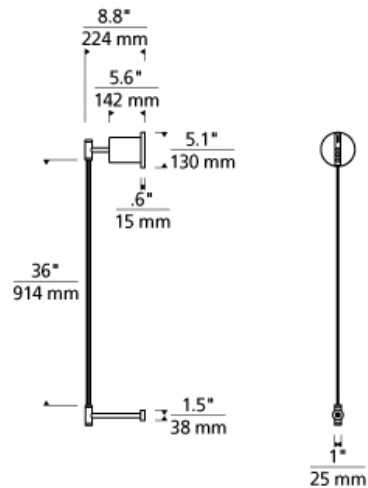

ModernRail Wall LED

DESCRIPTION

The Aged Brass ModernRail Wall light by Tech Lighting showcases the sophistication of ModernRail but with all of the simplicity of an elegant wall sconce. This Aged Brass ModernRail pendant features optional frosted opal glass globes or cylinders that gracefully wrap around the center rail allowing light to illuminate generously into surrounding spaces. Scaling at 3" in length and 12" in diameter this gorgeous pendant is ideal for hallways, foyers and bedrooms. The integrated LED globes or cylinders are fully dimmable to create the desired ambiance in your unique space. With its classic Aged Brass finish and uniquely crafted design the ModernRail Wall light is sure to add a touch of sophistication to any space. Ships with (8) 24 volt, 3 watt, 220 delivered lumens (1760 total delivered lumens), 2700K, integrated LED modules. Dimmable with low-voltage electronic dimmer. Remote Power Supply version T24.

WEIGHT

4.5-6.5lb / 2.04-2.95kg ±

glass orbs

glass cylinders

ORDERING INFORMATION

700MDWS3 COLOR

- C GLASS CYLINDERS
- G GLASS ORBS

FINISH

R AGED BRASS

LAMP

- R 24V REMOTE CANOPY (T24)
- S 24V SURFACE CANOPY
- 24 24 VOLT HALOGEN

Tech Lighting, L.L.C.

700MDWS3 _____

FIXTURE TYPE: _____

JOB NAME: _____

NOTES: _____