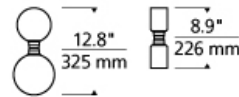

ModernRail Wall LED

DESCRIPTION

The Aged Brass ModernRail Wall light by Tech Lighting showcases the sophistication of ModernRail but with all of the simplicity of an elegant wall sconce. This Aged Brass ModernRail pendant features optional frosted opal glass globes or cylinders that gracefully wrap around the center rail allowing light to illuminate generously into surrounding spaces. Scaling at 3" in length and 12" in diameter this gorgeous pendant is ideal for hallways, foyers and bedrooms. The integrated LED globes or cylinders are fully dimmable to create the desired ambiance in your unique space. With its classic Aged Brass finish and uniquely crafted design the ModernRail Wall light is sure to add a touch of sophistication to any space. Ships with (8) 24 volt, 3 watt, 220 delivered lumens (1760 total delivered lumens), 2700K, integrated LED modules. Dimmable with low-voltage electronic dimmer. Remote Power Supply version T24.

WEIGHT

4.5-6.5lb / 2.04-2.95kg ±

glass orbs

glass cylinders

ORDERING INFORMATION

700MDWS3 COLOR

- C GLASS CYLINDERS
- G GLASS ORBS

FINISH