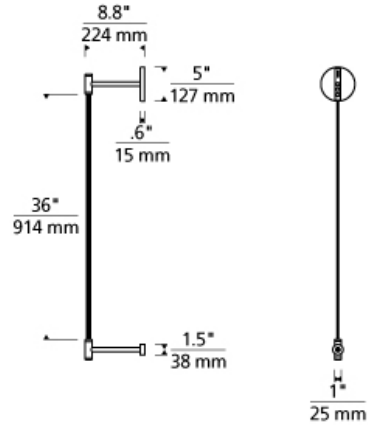

ModernRail Wall LED

DESCRIPTION

The Aged Brass ModernRail Wall light by Tech Lighting showcases the sophistication of ModernRail but with all of the simplicity of an elegant wall sconce. This Aged Brass ModernRail pendant features optional frosted opal glass globes or cylinders that gracefully wrap around the center rail allowing light to illuminate generously into surrounding spaces. Scaling at 3" in length and 12" in diameter this gorgeous pendant is ideal for hallways, foyers and bedrooms. The integrated LED globes or cylinders are fully dimmable to create the desired ambiance in your unique space. With its classic Aged Brass finish and uniquely crafted design the ModernRail Wall light is sure to add a touch of sophistication to any space. Ships with (8) 24 volt, 3 watt, 220 delivered lumens (1760 total delivered lumens), 2700K, integrated LED modules. Dimmable with low-voltage electronic dimmer. Remote Power Supply version T24.

WEIGHT

4.5-6.5lb / 2.04-2.95kg ±

glass orbs

glass cylinders

ORDERING INFORMATION

700MDWS3 COLOR

- C GLASS CYLINDERS
- G GLASS ORBS

FINISH

R AGED BRASS

LAMP

- R 24V REMOTE CANOPY (T24)
- S 24V SURFACE CANOPY
- 24 24 VOLT HALOGEN

Tech Lighting, L.L.C.

700MDWS3 _____

FIXTURE TYPE: _____

JOB NAME: _____

NOTES: _____