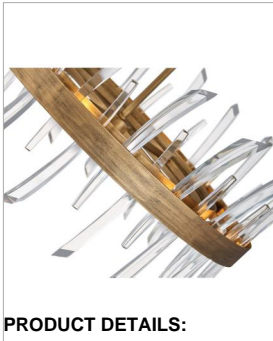

REVEL

FR30904BNG

MEDIUM SINGLE TIER CHANDELIER

A compelling design that captivates from any angle, the Revel family gleams with sophistication. Luxurious crystal rods are honed into unexpected asymmetrical formations to produce an organic elegance that is both raw and refined. Revel's linear and circular chandeliers are available in both Burnished Gold and rich Black finish options.

DETAILS	
FINISH:	Burnished Gold
MATERIAL:	Steel
SLOPE DEGREE:	90
DIMMABLE:	YES, WITH DIMMABLE LAMP (NOT INCLUDED)

DIMENSIONS	
WIDTH:	28"
HEIGHT:	17.3"
WEIGHT:	11.6lb

LIGHT SOURCE	
LIGHT SOURCE:	Socketed
WATTAGE:	8-5w Cand. LED, 60w Equiv.
VOLTAGE:	120v

MOUNTING	
CANOPY:	6.5" Dia.
LEAD WIRE:	1 X 144"

SHIPPING	
CARTON LENGTH:	32
CARTON WIDTH:	32
CARTON HEIGHT:	11
CARTON WEIGHT:	33

PRODUCT DETAILS:

- This item may be hung on a sloped ceiling
- Suitable for use in dry (indoor) locations as defined by NEC and CEC. Meets United States UL Underwriters Laboratories & CSA Canadian Standards Association Product Safety Standards.
- Striking and glamorous silhouette with luxe details and a rich finish that makes a dramatic statement
- Luxurious gold finish with opulent sheen