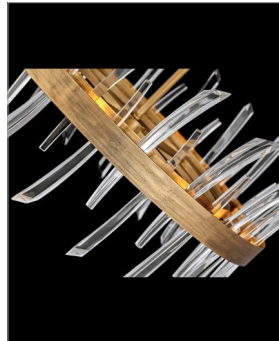

REVEL

FR30904BNG

MEDIUM SINGLE TIER CHANDELIER

A compelling design that captivates from any angle, the Revel family gleams with sophistication. Luxurious crystal rods are honed into unexpected asymmetrical formations to produce an organic elegance that is both raw and refined. Revel's linear and circular chandeliers are available in both Burnished Gold and rich Black finish options.

DETAILS	
FINISH:	Burnished Gold
MATERIAL:	Steel
SLOPE DEGREE:	90
DIMMABLE:	YES, WITH DIMMABLE LAMP (NOT INCLUDED)

DIMENSIONS	
WIDTH:	28"
HEIGHT:	17.3"
WEIGHT:	11.6lb

LIGHT SOURCE	
LIGHT SOURCE:	Socketed
WATTAGE:	8-5w Cand. LED, 60w Equiv.
VOLTAGE:	120v

MOUNTING	
CANOPY:	6.5" Dia.
LEAD WIRE:	1 X 144"

SHIPPING	
CARTON LENGTH:	32
CARTON WIDTH:	32
CARTON HEIGHT:	11
CARTON WEIGHT:	33

PRODUCT DETAILS:

- This item may be hung on a sloped ceiling
- Suitable for use in dry (indoor) locations as defined by NEC and CEC. Meets United States UL Underwriters Laboratories & CSA Canadian Standards Association Product Safety Standards.
- Striking and glamorous silhouette with luxe details and a rich finish that makes a dramatic statement
- Luxurious gold finish with opulent sheen