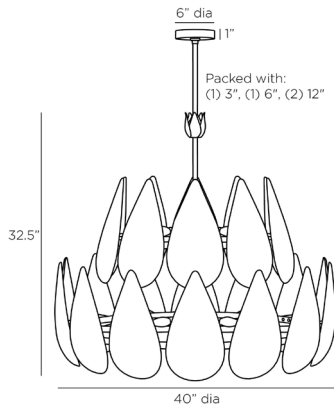

# ARTERIOS

## ANASTASIA CHANDELIER

DMI09  
H: 35.5 IN, Dia: 40.00 IN  
Vintage Brass  
Contract Suitable As Is

This hammered chandelier of vintage brass is both bold and Brutalist in form. Two layers of Lotus petals suspended from a sturdy support encircle a frosted acrylic diffuser, allowing just the right amount of light to peek through for illumination. A vintage brass floral finial provides an extra detail on the centered pipe. Damp-rated, although limited covered outdoor conditions may affect finish. Finish will vary.

### DIMENSIONS

Chandelier	H: 32.5 IN, Dia: 40.00 IN
Minimum Hanging Height	35.5 IN
Maximum Hanging Height	65.6 IN
Canopy	H: 1 IN, Dia: 6.00 IN

### WIRING

Rating	Damp
Certification Note	WITH BLACK SOCKETS
Suggested Bulb Type	B10
Cord	10 FT, Clear/Silver, SPT-2
Socket	6, Type B - E12
Photographed Bulb	Clear Straight Tip Candelabra Bulb
Maximum Watt	40
Voltage	110-120 V