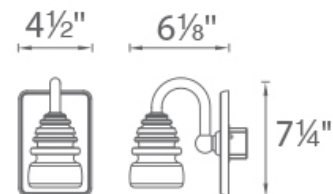

LINE DRAWING