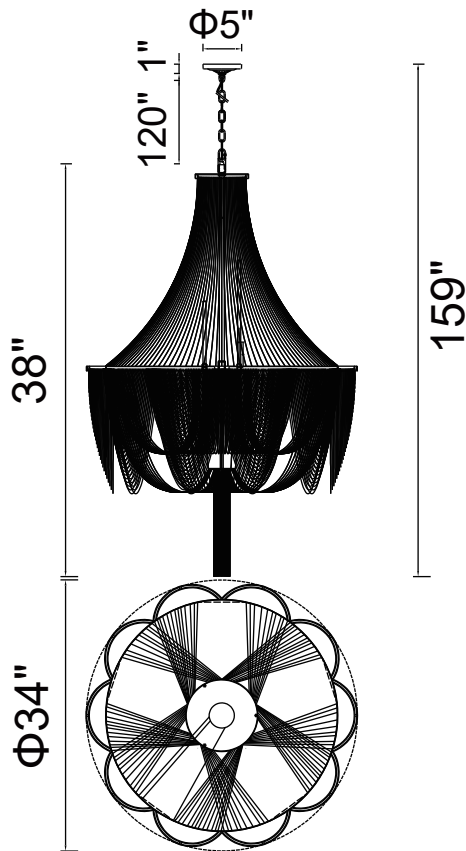

PROJECT: _____

FIXTURE TYPE: _____

LOCATION: _____

CONTACT/PHONE: _____

Item	5480P34C
Collection	TAYLOR
Finish	Chrome
Glass	-----
Crystal	-----
Input	120V AC,60HZ,AC

Shade	-----
Length/Dia.	34"
Width/Ext.	-----
Height	38"
Maximum	159"
Lumens	-----

Light Source	E12
Bulb Info.	18×60W
Included	-----
Dimmable	Yes
Color	-----
Weight	-----