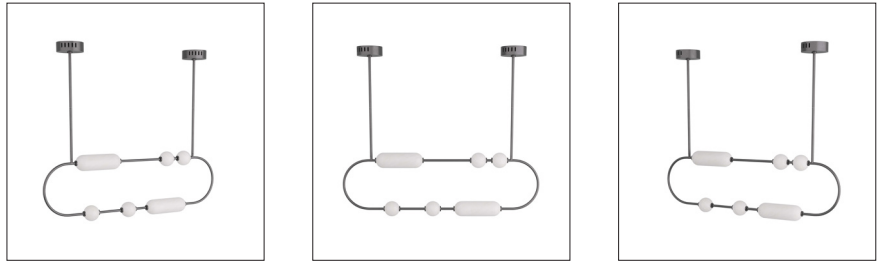

# ARTERIO RS

## TENZIN CHANDELIER

DRC03  
H: 22.5 IN, W: 49 IN, D: 4 IN  
English Bronze  
Contract Suitable As Is

Playful yet refined, the Tenzin chandelier is reminiscent of beads strung along a chord. The imaginative accent is forged with English bronze iron in a linear, capsule silhouette with orbs and tubular shapes of opal swirl glass encircling the frame. The integrated LED light is fitted with a dual pipe suspension. Finish will vary. Damp-rated, although limited covered outdoor conditions may affect finish.

### APPEARANCE

Material	Glass, Iron
Finish	Opal Swirl
Finish Will Vary	true
Top Coat/Sealant	true

### REPLACEMENT PARTS

Replacement Part 1	PIPE-514
Replacement Part 1 Dim	(1) 4", (1) 6", (1) 12"