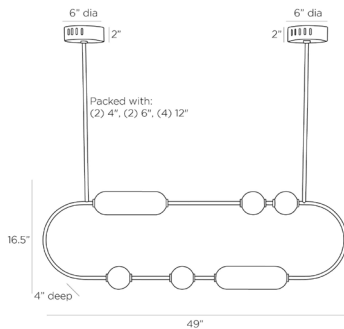

## TENZIN CHANDELIER

DRC03  
H: 22.5 IN, W: 49 IN, D: 4 IN  
English Bronze  
Contract Suitable As Is

Playful yet refined, the Tenzin chandelier is reminiscent of beads strung along a chord. The imaginative accent is forged with English bronze iron in a linear, capsule silhouette with orbs and tubular shapes of opal swirl glass encircling the frame. The integrated LED light is fitted with a dual pipe suspension. Finish will vary. Damp-rated, although limited covered outdoor conditions may affect finish.

### DIMENSIONS

Chandelier	H: 16.5 IN, W: 49 IN, D: 4 IN
Minimum Hanging Height	22.5 IN
Maximum Hanging Height	52.5 IN
Canopy	H: 2 IN, Dia: 6.00 IN

### SHIPPING

Product Weight	14 LBS
Gross Weight 1	18.7 LBS
Gross Weight 2	0 LBS
Shipping Box 1	H: 52.8 IN, L: 19.9 IN, W: 7.7 IN
Shipping Box 2	H: 0 IN, L: 0 IN, W: 0 IN

### REPLACEMENT PARTS

Replacement Part 1	PIPE-514
Replacement Part 1 Dim	(1) 4", (1) 6", (1) 12"