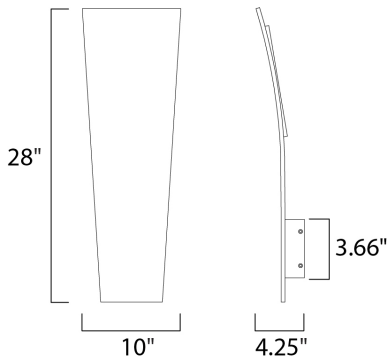

PRODUCT DESCRIPTION

MEASUREMENTS

DIMENSION : 10" W x 28" H x 4.25" Ext
 BACK PLATE : 3.66" W x 3.66" H x 24" HCO
 HANGING WEIGHT : 8.8 lb

LAMPING

INPUT VOLTAGE : 120V
 LUMENS : 1,960 Rated
 BULB : 2 x 14W LED PCB Integrated , 28W Total
 BULB INCLUDED : (Integrated)
 DIMMABLE : Electronic Low Voltage (ELV)
 CRI : 90+ CRI
 COLOR_TEMP : 3000K
 LIGHTING_DIRECTION : Indirect

FINISHES OPTION

-  Bronze
-  Satin Aluminum
-  White

MATERIAL

Aluminum

RATINGS

cETLus
 Wet Location
 For Outdoor

ADDITIONAL

INSTALL UP/DOWN: UP/Down
 OPERATING TEMPERATURE:
 -20°C (-4°F), 40°C (104°F)