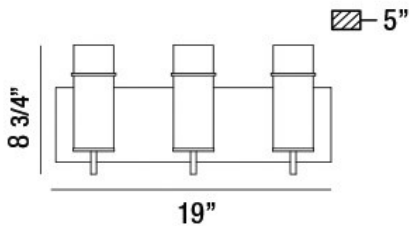

PISTA, 19" VANITY LIGHT

PRODUCT DETAILS

No.	:	34134-032
Product Color	:	BLACK
Product Material	:	METAL
Shade / Accent Colour	:	CLEAR
Shade / Accent Material	:	GLASS
Width	:	19"
Height	:	8.75"
Ext	:	5"
Weight	:	5.5lbs

Options Available

ITEM NO.	FINISH	SHADE
34134-016	CHROME	CLEAR
34134-023	BRONZE	CLEAR
34134-032	BLACK	CLEAR
34134-040	GOLD	CLEAR

TECHNICAL DETAILS

Canopy / Backplate Length	:	19"
Canopy / Backplate Height	:	1"
Canopy / Backplate Width	:	5"
Mounting	:	Up
Location	:	DAMP
Approval	:	