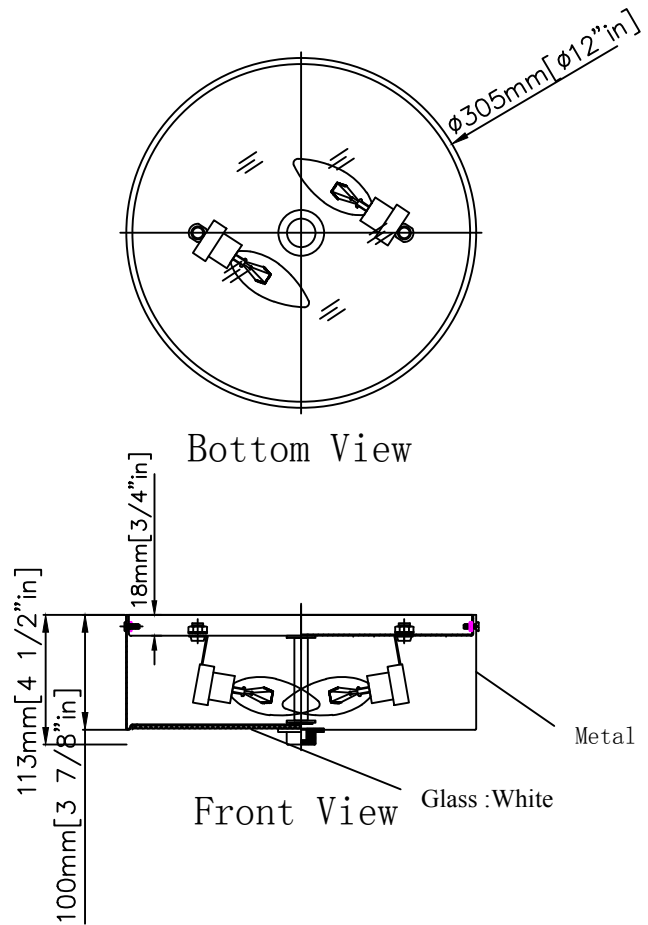

Finish:  
 Colorway :Burnshed Nickel  
 Glass :White  
 Type of Bulb:E12  
 Number of Bulb:2PCS

Model#:	LD6025	Chain/Rod/Cord Included (INCH)	
Number of Tiers:	1	Chain/Rod/Cord finish:	
Fixture Material:	Metal & White	Chain/Rod/Cord item#:	
Shades Included:	No	Wire Included (INCH):	11"
Shade Material:	N/A	Wire color:	Clear
Shade Color:	N/A	Assembly required	Yes
Shade Shape:	N/A	Light Bulbs:	2
Shade Height:	N/A	Bulb Type:	E12
Shade Width:	N/A	Bulb Wattage:	40W
Shade Length:	N/A	Max Wattage :	80W
		Voltage :	110-125V
Hanging Device:		Finish:	Burnshed Nickel&White
Adjustable:		Hardware Finish:	Burnshed Nickel
Minimum Hanging Height:		Hardware Material:	Metal
Maximum Hanging Height:		Crystal Trim:	N/A
Length (in.)		Crystal Color :	N/A
Width / Diameter (in.)	12"	UL & ULc Standard :	Yes
Height (in.)	4.5"	Product Weight:	4
Inside Fixture Length (in.)		Hanging Weight (Frame Only)	
Inside Fixture Width/Diameter(in.)		Hanging Weight W/Crystal	N/A
Inside Fixture Height (in.)		Shipment type :	Small Parcel
Canopy:	Yes	Number of Boxes :	1
Canopy Height:	0.75"	Box 1 Length :	14.5
		Box 1 Width :	14.5
		Box 1 Height :	8
		Box 1 Weight :	5.5
Canopy Width:	11.75"	Box 2 Length :	
		Box 2 Width :	
Canopy Length:		Box 2 Height :	
		Box 2 Weight :	