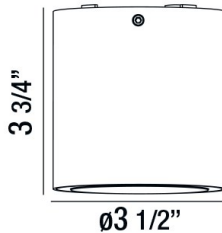

SKY, LED OUTDOOR SURFACE MOUNT

PRODUCT DETAILS

No.	:	28287-018
Product Color	:	MARINE GREY
Shade / Accent Colour	:	FROST PC
Diameter	:	3.5"
Height	:	3.75"
Weight	:	1.4lbs

LIGHT SOURCE DETAILS

Light Source Type	:	INTEGRATED LED
Input Voltage	:	120V
Bulb Voltage	:	120V
Socket Type	:	LED
Total Wattage	:	7W
Total Lumen	:	480lm
Kelvin	:	3000K
CRI	:	80
Dimmable	:	No

Options Available

ITEM NO.	FINISH	SHADE
28287-018	MARINE GREY	FROST PC
28287-025	GRAPHITE GREY	FROST PC

TECHNICAL DETAILS

Light Direction	:	Down
Canopy / Backplate Dia.	:	3.27"
Driver	:	Electronic driver 120V 50/60Hz
Adjustable Lamp Head	:	No
IP Rating	:	54
Location	:	WET
Approval	:	
Title 24	:	Yes