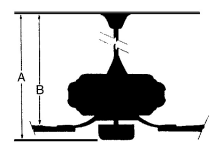

Item # F688-KA	UPC Code: 706411042713
Product Family Name: Kola	Finish: Kocoa
Category: INTERIOR FAN	Category Type: Ceiling Fan
Certification 4000048	
Patents:	
Notes: