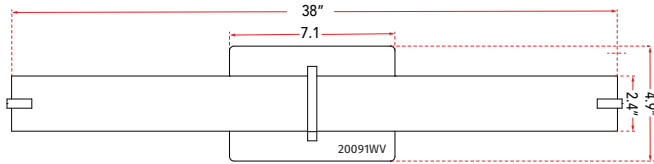

ABRA MODEL **20091WV-BN**  
 FAMILY NAME **Squire**

**38" Vertical or Horizontal Mount Square Glass Vanity-Wall Fixture with High Output Dimmable LED**  
 UPC **00858083007375**

FIXTURE MATERIAL				FIXTURE DIMENSIONS IN INCHES										
Frame Material	Finishes Available	Diffuser Type	Diffuser Finish	Diameter	Height	o.a.h	Width	Length	Ext	Weight	ADA	Location	Rating	Compliance
Metal	BN-Brushed Nickel CH-Chrome	Glass	Opal		2.4	4.9		38	3.74	7	Compliant	Wall Mount only	Damp Location	cETLus T-24
LAMPING										Compatible Dimmers		Junction Box Type		SUPPLIED
Lamp Type	Lamp qty	Wattage	Max Wattage	Base	Kelvin	CRI	Initial Lumen's	Delivered Lumen's	Voltage			Standard 4 x 4 Octagon Box		
LED	1	48w	48w	Solid State Module	3000k	90+	4080	2856 estimated	120v	SPECIAL NOTES				