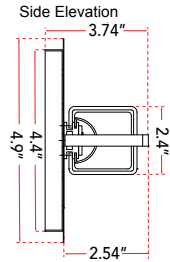

ABRA MODEL **20091WV-BN**  
 FAMILY NAME **Squire**

**38" Vertical or Horizontal Mount Square Glass Vanity-Wall Fixture with High Output Dimmable LED**  
 UPC **00858083007375**

FIXTURE MATERIAL				FIXTURE DIMENSIONS IN INCHES										
Frame Material	Finishes Available	Diffuser Type	Diffuser Finish	Diameter	Height	o.a.h	Width	Length	Ext	Weight	ADA	Location	Rating	Compliance
Metal	BN-Brushed Nickel CH-Chrome	Glass	Opal		2.4	4.9		38	3.74	7	Compliant	Wall Mount only	Damp Location	cETLus T-24
LAMPING										Compatible Dimmers		Junction Box Type		SUPPLIED
Lamp Type	Lamp qty	Wattage	Max Wattage	Base	Kelvin	CRI	Initial Lumen's	Delivered Lumen's	Voltage			Standard 4 x 4 Octagon Box		
LED	1	48w	48w	Solid State Module	3000k	90+	4080	2856 estimated	120v	SPECIAL NOTES				