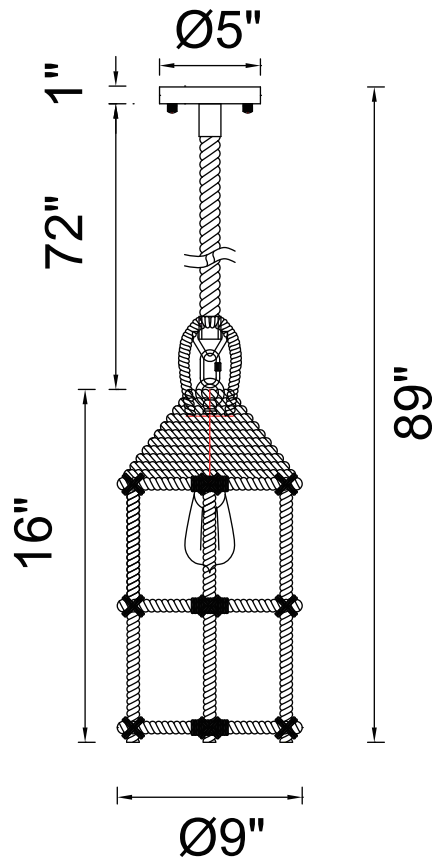

PROJECT: _____

FIXTURE TYPE: _____

LOCATION: _____

CONTACT/PHONE: _____

Item	9729P9-1-101
Collection	PADMA
Finish	Black
Glass	-----
Crystal	-----
Input	120V AC,60HZ,AC

Shade	-----
Length/Dia.	9"
Width/Ext.	-----
Height	16"
Maximum	89"
Lumens	-----

Light Source	E26
Bulb Info.	1×60W
Included	-----
Dimmable	Yes
Color	-----
Weight	