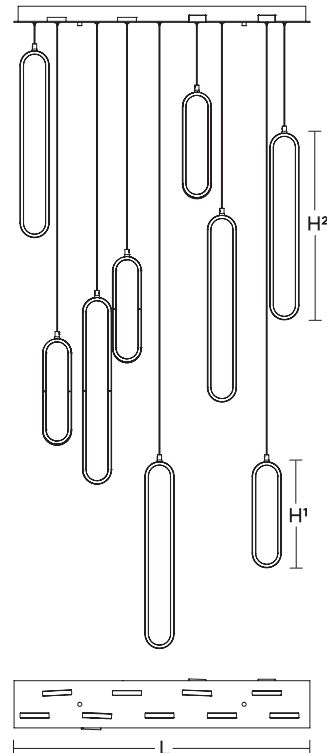

LOCATION		DATE
PREPARED BY		QUANTITY
COMMENTS		FIXTURE TYPE
CATALOG NUMBER		

Sienna LED Multi Pendant Linear SIEP Series

Features

This pendant features perimeter illumination. Includes 72 in. adjustable cord. Slope ceiling compatible. For use in kitchen, dining, foyers or anywhere general lighting is needed. Provides lighting in residential, commercial and hospitality applications. This fixture mounts to a standard junction box (not included).

Construction

Extruded aluminum housing. The canopy fits over a standard junction box. Power supply connections must be made inside a junction box (not included). Canopy

Finish

Black, Gold or Painted Nickel finish.

Specifications and dimensions subject to change without notice.

Ordering Information:

Black	Gold	Painted Nickel	LED	Delivered Lumens	Adjustable CCT	H1	H2	L
SIEP99LAJD1BKLNR9	SIEP99LAJD1GDLNR9	SIEP99LAJD1NPLNR9	135W	5600	2700K/3000K/3500K/4000K/5000K	13"	22-3/4"	36"