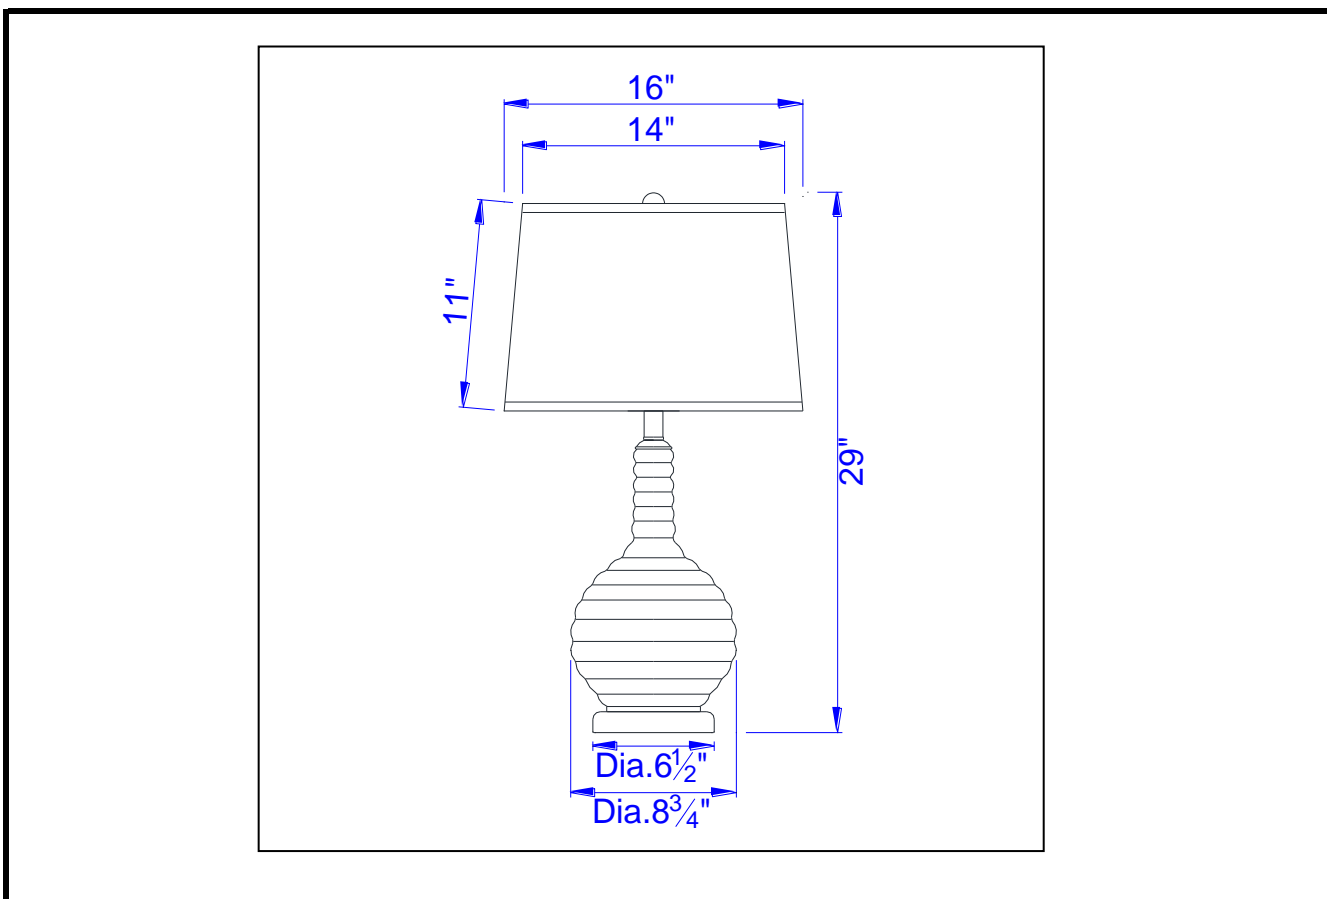

Project: _____

Catalog No.: _____

Lamp/Wattage: _____

Model No: BO-2446TB

Description: Glass Table Lamp with Vacuum Plating Finish

Material: Glass

Finish : Smoked

Height: 29"

Base Width: Dia.6 1/2"

Wattage : 150W

Socket : Medium Base (E27)

Switch: 3-way

Bulb: Incandescent, CFL

Wire Length: 6'

Wire Color: Silver

Shade No:

Material: Linen

Shade size: 14"x16"x11"

Certificate : 