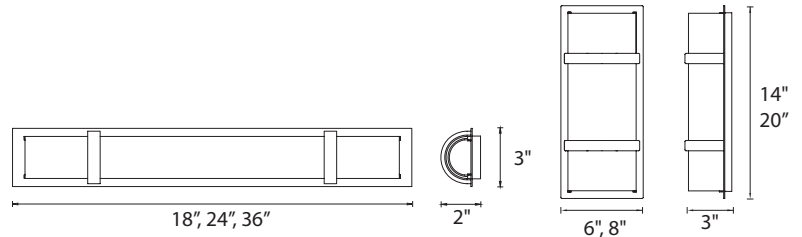

Fixture Type:

Catalog Number:

Project: _____

Location: _____