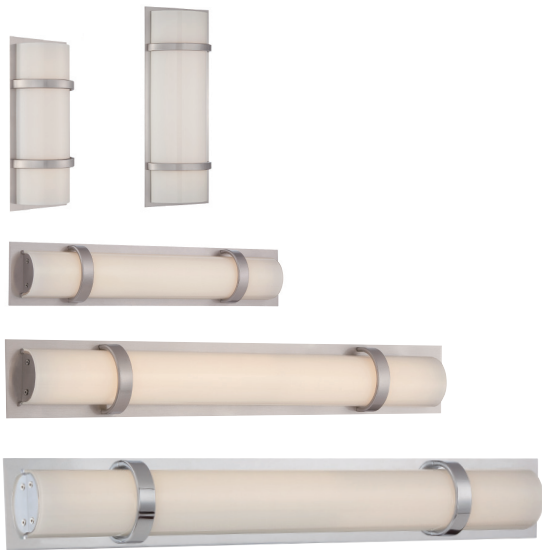

**VIE – model: WS-66**  
 dwelLED™ LED Vanity

**WAC LIGHTING**  
 Responsible Lighting®

Fixture Type:

Catalog Number:

Project: \_\_\_\_\_

Location: \_\_\_\_\_

**PRODUCT DESCRIPTION**

Sleek understated elegance in a unique format perfect for narrow bath applications and niches. Utilizing proprietary LED technology, the bath luminaire operates without a driver or transformer and dims beautifully with an ELV dimmer. Cool contemporary Brushed Nickel and Chrome finishes.

**FEATURES**

- Bath lights have 3 inch wide format for narrow applications
- Etched white glass
- Vertical or horizontal mount
- Bath lights are ADA compliant
- Meets 2013 California Title 24 Efficiency
- Conversion plate for 4 inch J box included
- Smooth and continuous ELV dimming
- ETL & cETL damp location listed
- No driver or transformer needed
- 80,000 hour rated life
- 90 CRI
- 277V available (special order)

**SPECIFICATIONS**

- **Construction:** Steel
- **Color Temperature:** 2700K

**ORDERING NUMBER**

Model#		Length	Watt	LED Lumens	Delivered Lumens	Finish
<b>WS-6614</b>	Wall Sconce	14"	18.5W	1462	755	<b>BN</b> Brushed Nickel <b>CH</b> Chrome 
<b>WS-6620</b>	Wall Sconce	20"	24.5W	1845	1040	
<b>WS-6618</b>	Bath Light	18"	25.5W	1845	1085	
<b>WS-6624</b>	Bath Light	24"	35W	2580	1585	
<b>WS-6636</b>	Bath Light	36"	55W	4043	2360	