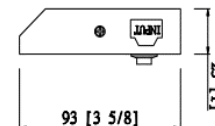

Title 24
compliant

Specifications

Category	Undercabinet Light	Individual Box Weight Per Unit (Lbs)	1.18
Shape	RECTANGULAR	Inner Package Length (Inch)	N/A
Bulb Base Type	INTEGRATED LED	Inner Package Width (Inch)	N/A
Bulb Base Finish	N/A	Inner Package Height (Inch)	N/A
Color Temperature	2700K/3000K/4000K	Inner Package Weight Per Unit (Lbs)	N/A
Beam Angle	106°	Inner Package Quantity	N/A
Finish	White		
CRI	90		
Average Life (Hours)	50000		
Estimated Yearly Energy Cost (11 ¢/Kwh)	1.2		
Life Based On 3Hrs/Day (Years)	31.96		
Product Length (Inch)	16	Lamp Type	LED
Product Width (Inch)	3.63	Bulb Shape	N/A
Product Height (Inch)	0.94	Dry/Wet/Damp	DAMP
Product Extension (Inch)	N/A	Energy Star	N/A
Product Weight Per Unit (Lbs)	1.04	Power Factor	>0.9
Dimmable	YES	Current	0.08A
Watts	10	Lumen/Watt	90
Watt Equivalent	50	Warranty (Year)	5
Lumens	900	DLC (Yes/No)	NO
Certification (UL/ETL/FCC)	ETL	Input Voltage	120V
Individual Box Length (Inch)	17.13	Housing Material	Aluminum
Individual Box Width (Inch)	3.94	Lens	PC
Individual Box Height (Inch)	1.38	Led Type	HONGLI