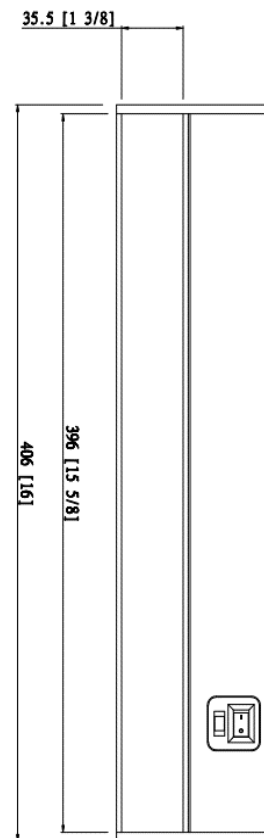

Construction

- Full length acrylic lens diffuses light evenly over the work area
- Multiple connection points hold PC board firmly against heat sink, optimizing heat dissipation and extending LED life

Installation

Title 24
compliant

Specifications

Category	Undercabinet Light	Individual Box Weight Per Unit (Lbs)	1.18
Shape	RECTANGULAR	Inner Package Length (Inch)	N/A
Bulb Base Type	INTEGRATED LED	Inner Package Width (Inch)	N/A
Bulb Base Finish	N/A	Inner Package Height (Inch)	N/A
Color Temperature	2700K/3000K/4000K	Inner Package Weight Per Unit (Lbs)	N/A
Beam Angle	106°	Inner Package Quantity	N/A
Finish	White		
CRI	90		
Average Life (Hours)	50000		
Estimated Yearly Energy Cost (11 ¢/Kwh)	1.2		
Life Based On 3Hrs/Day (Years)	31.96		
Product Length (Inch)	16	Lamp Type	LED
Product Width (Inch)	3.63	Bulb Shape	N/A
Product Height (Inch)	0.94	Dry/Wet/Damp	DAMP
Product Extension (Inch)	N/A	Energy Star	N/A
Product Weight Per Unit (Lbs)	1.04	Power Factor	>0.9
Dimmable	YES	Current	0.08A
Watts	10	Lumen/Watt	90
Watt Equivalent	50	Warranty (Year)	5
Lumens	900	DLC (Yes/No)	NO
Certification (UL/ETL/FCC)	ETL	Input Voltage	120V
Individual Box Length (Inch)	17.13	Housing Material	Aluminum
Individual Box Width (Inch)	3.94	Lens	PC
Individual Box Height (Inch)	1.38	Led Type	HONGLI