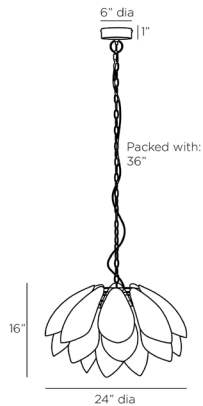

ARTERIO RS

AYANA CHANDELIER

DMS09
H: 19 IN, Dia: 24.00 IN
Ivory
Contract Suitable As Is

Inspired by the crackled finishes of early 20th century fine French antiques, this petaled fixture is a textural delight. Each shade is applied with ivory resin composite made from genuine eggshells, so that no two are ever quite alike. The iron chain and canopy are finished in white to blend in with the overall aesthetic. Finish will vary.

APPEARANCE

Material	Eggshell Resin, Iron
Material Type	Composite
Finish	White
Finish Will Vary	true
Top Coat/Sealant	false

DIMENSIONS

Chandelier	H: 16 IN
Minimum Hanging Height	19 IN
Maximum Hanging Height	55 IN
Canopy	H: 1 IN, Dia: 6.00 IN

WIRING

Rating	Indoor Only
Suggested Bulb Type	G25
Cord	10 FT, Clear/Silver, SVT
Socket	1, Type A - E26
Photographed Bulb	3" Frosted Globe Bulb
Maximum Watt	60
Voltage	110-120 V

CERTIFICATIONS

Certifications	Mexico Australia, European Union, United Arab Emirates, United States, Canada
----------------	--

COMPLIANCY

UL/ETL	Yes
CB	Yes
RoHS	true

SHIPPING

Product Weight	9.5 LBS
Gross Weight 1	20.72 LBS
Shipping Box 1	H: 23 IN, L: 28 IN, W: 28 IN

REPLACEMENT PARTS

Replacement Part 1	CHN-959
Replacement Part 1 Dim	36"
Replacement Part 2	CANOPY-959
Replacement Part 2 Dim	1" x 5" DIA