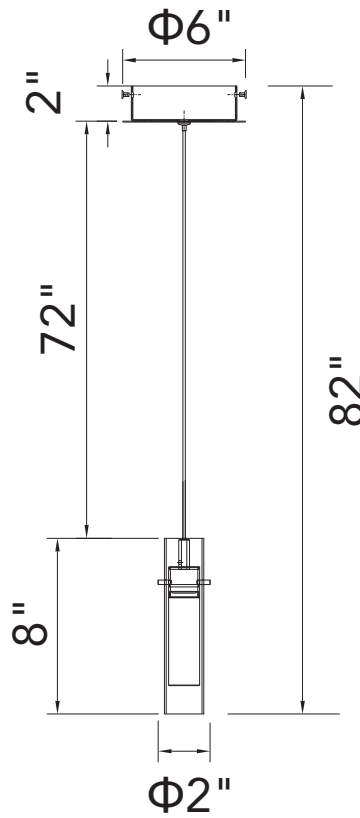

PROJECT: _____
 FIXTURE TYPE: _____
 LOCATION: _____
 CONTACT/PHONE: _____

Item	1606P5-1-101
Collection	OLINDA
Finish	Black
Glass	Clear
Crystal	Frosted
Input	120V AC, 60HZ

Shade	-----
Length/Dia.	2"
Width/Ext.	2"
Height	8"
Maximum	82"
Lumens	104

Light Source	LED
Bulb Info.	2W
Included	-----
Dimmable	Yes
Color	3000K
Weight	3 Lbs