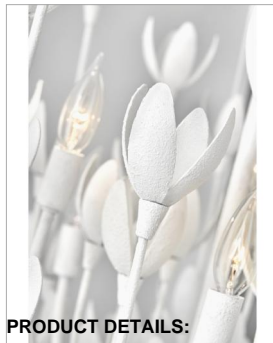

PRODUCT DETAILS:

- This item may be hung on a sloped ceiling
- Suitable for use in dry (indoor) locations as defined by NEC and CEC. Meets United States UL Underwriters Laboratories & CSA Canadian Standards Association Product Safety Standards.
- The Lisa McDennon Collection offers a striking mix of edgy, sculptural silhouettes that incorporate modern, organic elements and luxe materials, brought to life by her innovative and original point of view.
- Classic, elegant lines and timeless details enhance a traditional space

HINKLEY

HINKLEY
33000 Pin Oak Parkway
Avon Lake, OH 44012

PHONE: (440) 653-5500
Toll Free: 1 (800) 446-5539

hinkley.com