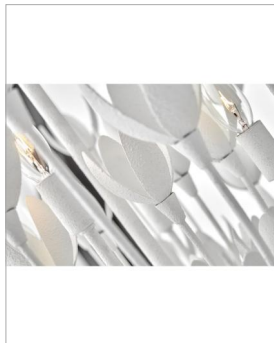

PRODUCT DETAILS:

- This item may be hung on a sloped ceiling
- Suitable for use in dry (indoor) locations as defined by NEC and CEC. Meets United States UL Underwriters Laboratories & CSA Canadian Standards Association Product Safety Standards.
- The Lisa McDennon Collection offers a striking mix of edgy, sculptural silhouettes that incorporate modern, organic elements and luxe materials, brought to life by her innovative and original point of view.
- Classic, elegant lines and timeless details enhance a traditional space

HINKLEY

HINKLEY
33000 Pin Oak Parkway
Avon Lake, OH 44012

PHONE: (440) 653-5500
Toll Free: 1 (800) 446-5539

hinkley.com