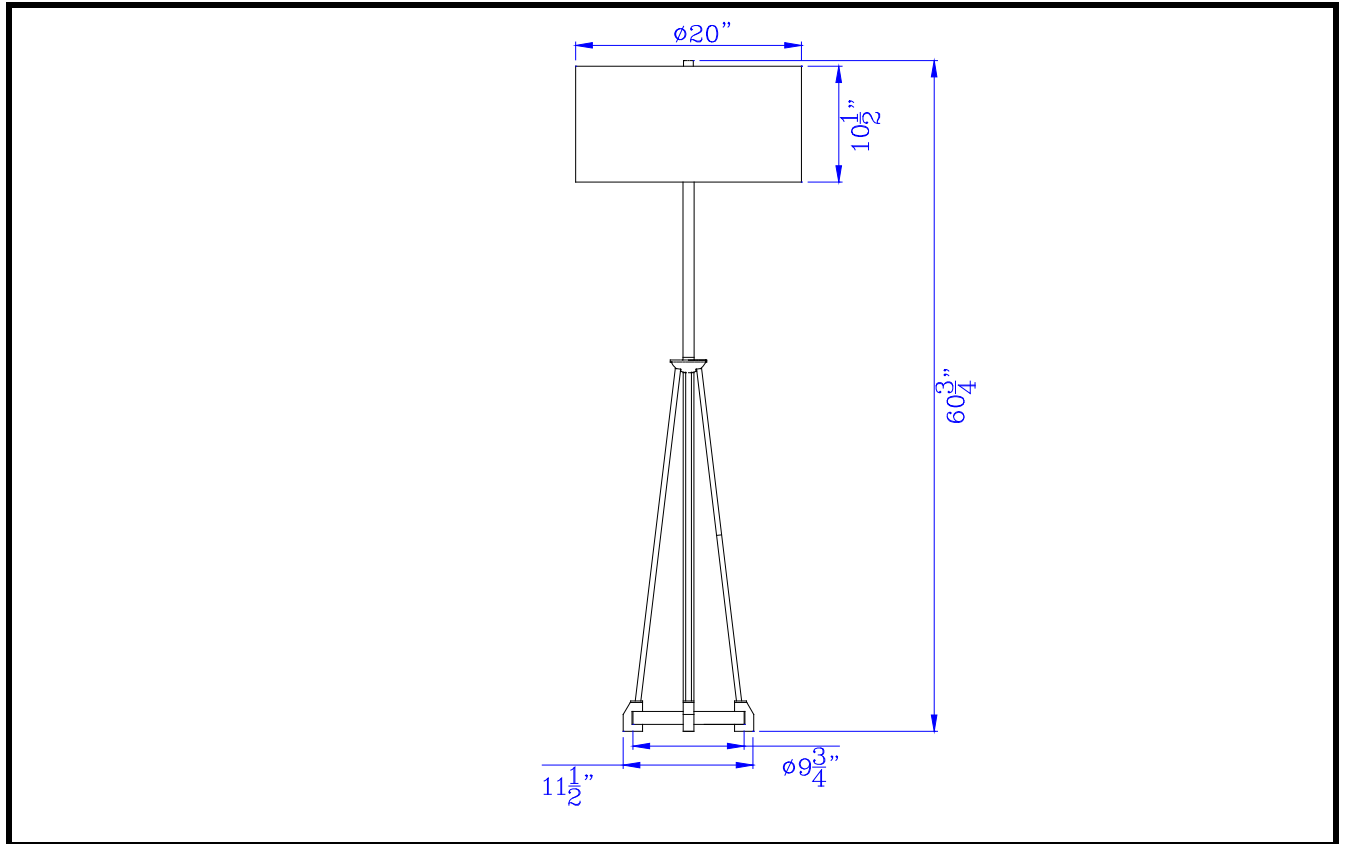

Model No: BO-2895FL
Description: Bellewood metal/wood floor lamp with fabric drum shade
Material: Metal/Pine
Finish : Textured Bronze
Height: 60 3/4"
Reach/Depth: 20"
Base Width: Dia. 11 1/2"
Wattage : 150W
Socket : Medium Base (E26)
Switch: 3-Way
Bulb: Incandescent, CFL
Wire Length: 6'
Wire Color: Brown
Shade No: SH-1494
Material: Fabric
Shade size: 20"x20"x10 1/2"