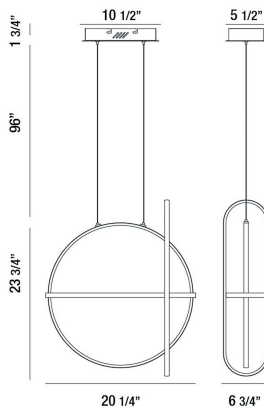

BERKLEY, 20" ROUND CHANDELIER

PRODUCT DETAILS

No.	:	37035-020
Product Color	:	STAIN GOLD
Product Material	:	METAL
Shade / Accent Material	:	ACRYLIC
Length	:	20.25"
Width	:	6.75"
Height	:	23.75"
Overall Height	:	121.5"
Weight	:	3.7lbs

LIGHT SOURCE DETAILS

Light Source Type	:	INTEGRATED LED
Input Voltage	:	120V
Bulb Voltage	:	120V
Socket Type	:	LED
Total Wattage	:	59W
Total Lumen	:	2950lm
Kelvin	:	3000K
CRI	:	90
Dimmable	:	Yes

Options Available

ITEM NO.	FINISH	SHADE
37035-013	MATTE BLACK	
37035-020	STAIN GOLD	

TECHNICAL DETAILS

Hanging Support Type	:	WIRE
Hanging Support Length	:	96"
Canopy / Backplate Length	:	10.5"
Canopy / Backplate Height	:	1.75"
Canopy / Backplate Width	:	5.5"
Location	:	DRY
Approval	:	
Title 24	:	Yes