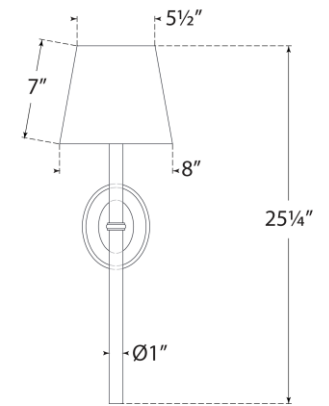

TEAR SHEET

Abigail XL Sconce

Item # MF 2326PN/CWG-L

Designer: Marie Flanigan

Height: 25.25"

Width: 8"

Extension: 9.25"

Backplate: 4.25" x 5.5" Oval

Finishes: BZ/CWG, PN/CWG, SB/CWG

Shade Treatments: L

Shade Details: 5.5" x 8" x 7"

Socket: E12 Candelabra

Wattage: 6.5 LED B11

Note: UL Only

Top View

Side View