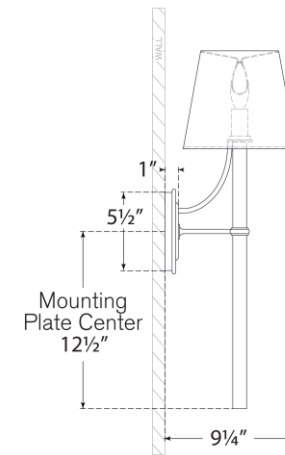

TEAR SHEET

Abigail XL Sconce

Item # MF 2326PN/CWG-L

Designer: Marie Flanigan

Height: 25.25"

Width: 8"

Extension: 9.25"

Backplate: 4.25" x 5.5" Oval

Finishes: BZ/CWG, PN/CWG, SB/CWG

Shade Treatments: L

Shade Details: 5.5" x 8" x 7"

Socket: E12 Candelabra

Wattage: 6.5 LED B11

Note: UL Only

Top View

Side View