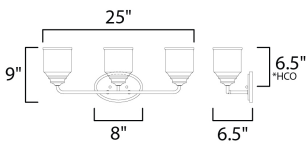

LAMPING

INPUT VOLTAGE : 120V
BULB : 3 x 60W Incandescent E26 Medium , 180W Total
BULB INCLUDED : (Not Included)
LIGHTING_DIRECTION : Up/Down