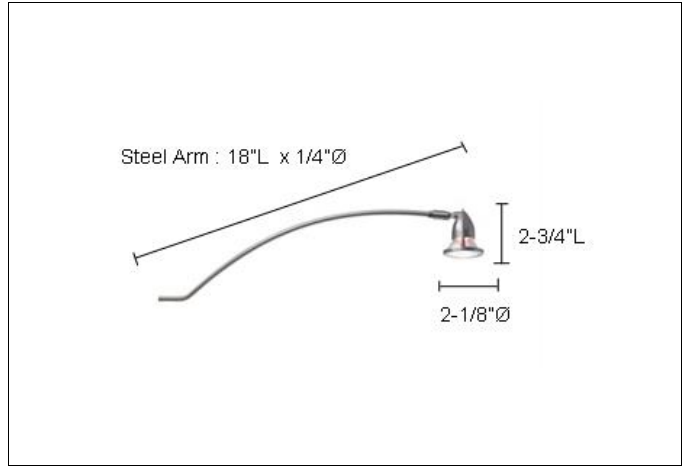

ALCR123 • Series 123

COVE / CABINET / SHOWCASE / DISPLAY
ARCLIGHTS • LOW VOLTAGE

Type	
Project	
Catalog No.	

CATALOG INFORMATION

MODEL	FINISH
ALCR123	BL – Black Spot with Black Steel Arm
	WH – White Spot with White Steel Arm

ORDERING INFORMATION

Ordering Instructions	MODEL	–	FINISH
Example:	ALCR123	–	BL

DESCRIPTION / SPECIFICATIONS

Series 123 – OFELIA: ALCR123 (Clamp Arclight with Steel Arm)

- 180° of vertical aiming
- 330° horizontal
- Lamp: MR16G 12V AC 50W (sold separately)
- Head dimensions: 2-1/8"Ø x 2-3/4"L
- Arm dimensions: 18"L
- Includes 6" Wire with AMP connector