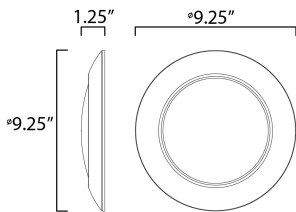

**PRODUCT DESCRIPTION**

This very compact LED flush mount directly installs on any 4" junction box and gives the look of a recessed trim. Constructed of Die Cast Aluminum, the Diverse luminaire is dimmable and also approved for wet or damp locations so it can be used in virtually any ceiling application, including showers.

**MEASUREMENTS**

DIMENSION : 9.25" L x 9.25" W x 1.25" H  
 HANGING WEIGHT : 0.9 lb

**LAMPING**

INPUT VOLTAGE : 120V  
 LUMENS : 1,620 Rated (1,260 Del.)  
 BULB : 1 x 18W LED PCB Integrated , 18W Total  
 BULB INCLUDED : (Integrated)  
 DIMMABLE : ELV or Triac CL  
 CRI : 90 CRI  
 COLOR\_TEMP : 3000K