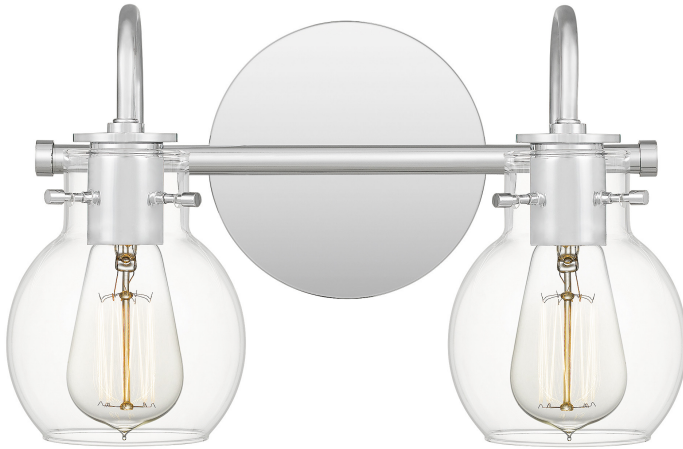

ANW8602C

Andrews Bath Light
Polished Chrome

QUOIZEL
LIGHTING

DETAILS

Material: Steel

Glass/Shade Description: Clear Glass

LAMPING

Light Source: Incandescent

Bulb Included: Yes

Bulb Type: Medium Base

Bulb Quantity: 2

Watts per Bulb: 60

ELECTRICAL

Dimmable: Yes

Voltage: 120v

Wire Length: 0.5'

INSTALLATION

Location Rating: Damp

Install Position: Up/Down

Sloped Ceiling Compatible: No

DIMENSIONS

Dimensions: 14.00" W x 9.00" H x 7.00" D

Backplate Dimensions: 6.00"H x 6.00"W

HCWO: 5.75"