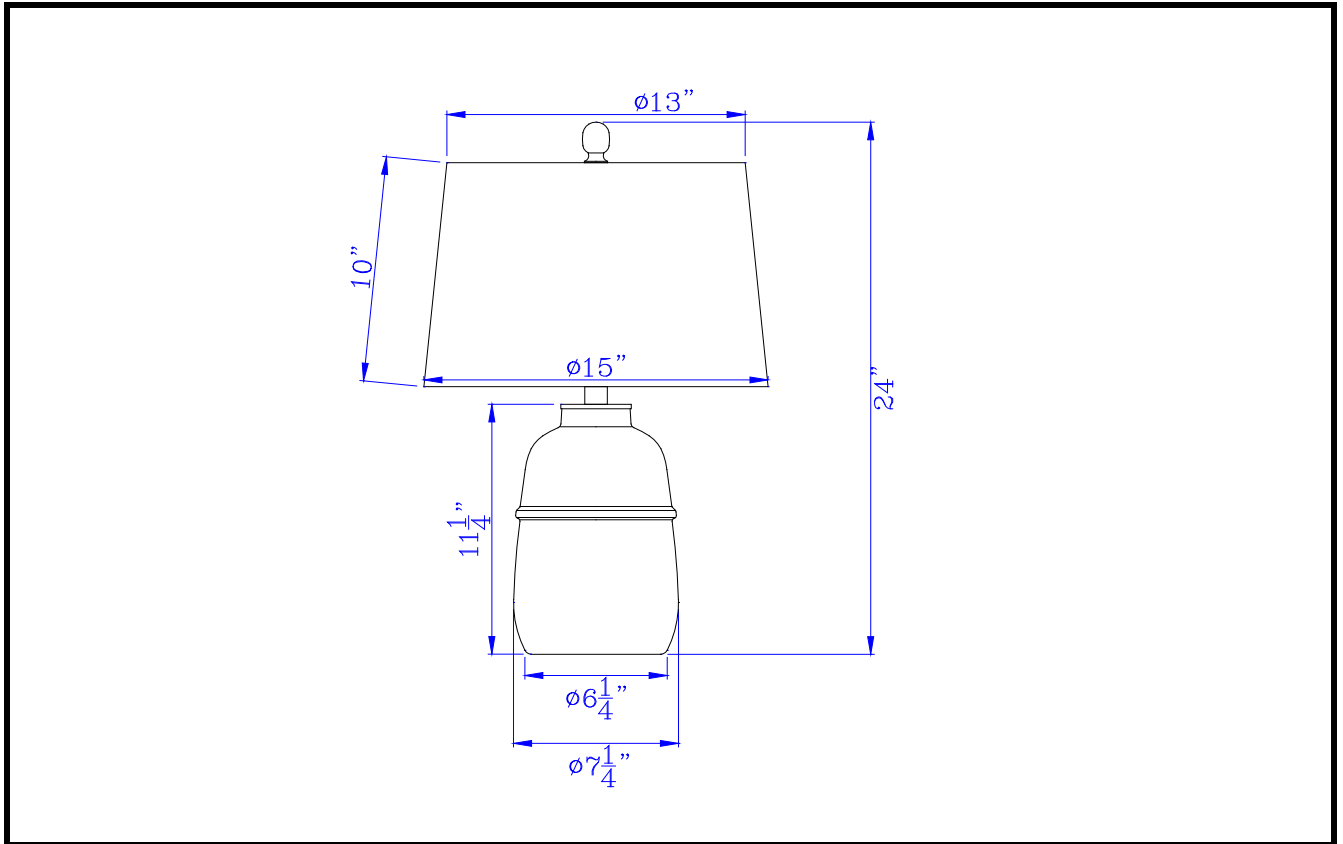

Model No: BO-2882TB-2
Description: Vittoria ceramic table lamp with hardback fabric shade (sold and priced as pairs)
Material: Ceramic
Finish : Pale Mint Green
Height: 24"
Reach/Depth: 15"
Base Width: 6 1/4"
Wattage : 150W
Socket : Medium Base (E26)
Switch: 3-Way
Bulb: Incandescent, CFL
Wire Length: 6'
Wire Color: Clear
Shade No:
Material: Fabric
Shade size: 13"x15"x10"