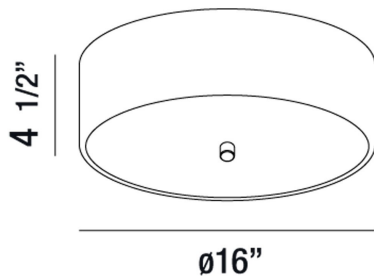

ELEMENT, 16" CEILING MOUNT

PRODUCT DETAILS

No.	:	33227-30-016
Product Color	:	BRUSHED NICKEL
Shade / Accent Colour	:	FROSTED GLASS
Diameter	:	16"
Height	:	4.5"
Weight	:	5.8lbs

LIGHT SOURCE DETAILS

Light Source Type	:	INTEGRATED LED
Input Voltage	:	120V
Bulb Voltage	:	120V
Total Wattage	:	30W
Total Lumen	:	3150lm
Kelvin	:	3000K
CRI	:	80
Dimmable	:	Yes

Options Available

ITEM NO.	FINISH	SHADE
33227-30-016	BRUSHED NICKEL	FROSTED GLASS

TECHNICAL DETAILS

Location	:	DRY
Approval	:	
Beam Angle	:	120

PROJECT INFORMATION

 Job Name: Date: Type:

 Comments: