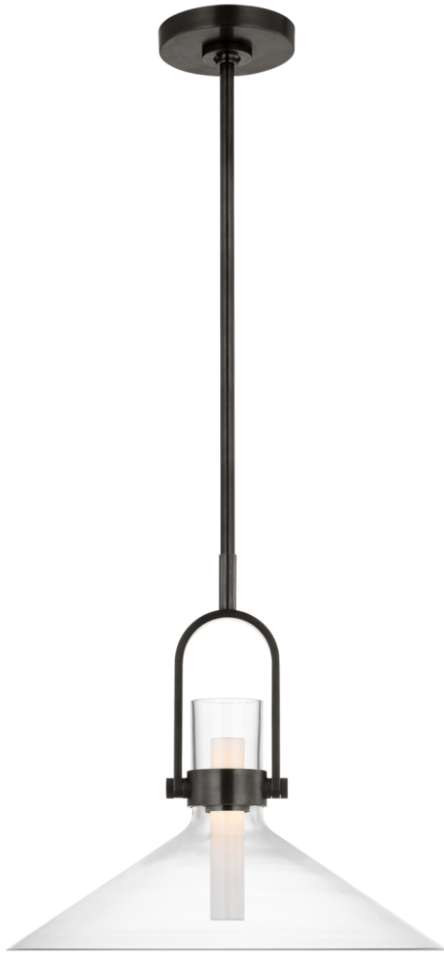

# TEAR SHEET

## Larkin 18" Empire Pendant

Item # IKF 5451BZ-CG

Designer: Ian K. Fowler

- O/A Height: 60"
- Fixture Height: 16.75"
- Min. Custom Height: 23.5"
- Width: 18.25"
- Canopy: 6" Round
- Finishes: BZ, HAB, PN
- Glass Options: CG
- Socket: Dedicated LED
- Wattage: 15w (1800lm)
- Weight: 8 Pounds
- Note: UL Only | Custom Height Available