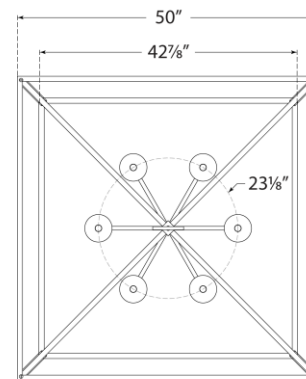

## Darlana XXL Wide Lantern

Item # CHC 2191PN

Designer: Chapman & Myers

Height: 42.5"

Width: 50"

Canopy: 6" Round

Finishes: AI, GI, PN

Socket: 6 - E12 Keyless

Wattage: 6 - 60 C11

Weight: 38 Pounds

Note: Special Installation Required

Top View

Side View