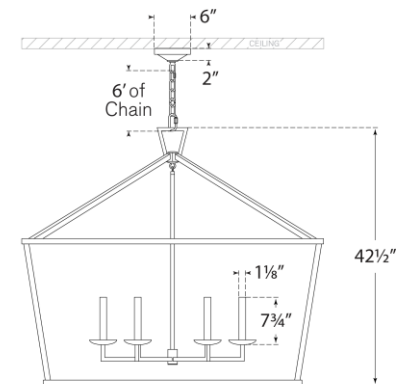

## Darlana XXL Wide Lantern

Item # CHC 2191PN

Designer: Chapman & Myers

Height: 42.5"

Width: 50"

Canopy: 6" Round

Finishes: AI, GI, PN

Socket: 6 - E12 Keyless

Wattage: 6 - 60 C11

Weight: 38 Pounds

Note: Special Installation Required

Top View

Side View