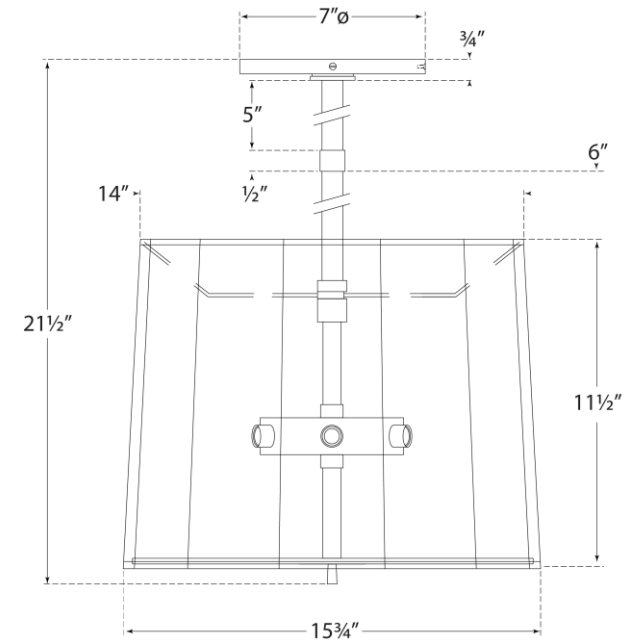

## Simple Scallop Hanging Shade

Item # BBL 5016SS-L

Designer: Barbara Barry

O/A Height: 21.5"

Min. Custom Height: 16.5"

Width: 15.75"

Canopy: 7" Round

Finishes: BZ, SB, SS

Shade Treatments: L, S

Shade Details: 14" x 15.75" x 11.5"

Socket: 3 - E12 Candelabra

Wattage: 3 - 60 B11

Weight: 9 Pounds

Note: Custom Height Available

BBL5016