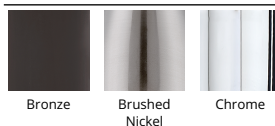

Fixture Type: _____

Catalog Number: _____

Project: _____

Location: _____

Dice Ceiling Mount

Model & Size	Color Temp & CRI	Finish	Watt	LED Lumens	Delivered Lumens	Title 24
FM-4012 12"	2700K 90	BN Brushed Nickel	27W	2584	1096	No
	2700K 90	BZ Bronze	27W	2584	1096	No
	2700K 90	CH Chrome	27W	2584	1096	No
	3000K 90	BN Brushed Nickel	27W	2668	1145	No
	3000K 90	BZ Bronze	27W	2668	1145	No
	3000K 90	CH Chrome	27W	2668	1145	No

Example: **FM-4012-27-BN**

- For 277V special order, add an "F" before the finish: FM-4012F-27-BN
- For alternate color temperature, special order adding -27 or -30 or -35: FM-4012F-27-BN

DESCRIPTION

Thick-walled glass is uniformly illuminated in a design made for LED technology in a square format. Full range dimming control. Mounts as a robust ceiling luminaire or a compelling wall sconce.

FEATURES

- Etched 3/4" thick pressed glass diffuser with interior ceramic glaze
- Title 24 may not be available for all finishes, check for availability
- ACLED driverless technology
- 5 year warranty

SPECIFICATIONS

Color Temp:	2700K, 3000K
Input:	120 VAC, 50/60Hz
CRI:	90
Dimming:	ELV: 100 - 10%
Rated Life:	45000 Hours
Mounting:	Heavy gauge retention clips support trim firmly. Safety cabling standard., Can be mounted on ceiling or wall in all orientations
Standards:	ETL, cETL, Energy Star 2.0, Title 24 JA8-2016 Compliant Damp Location Listed
Construction:	Durable steel body with thick opal glass

FINISHES

LINE DRAWING