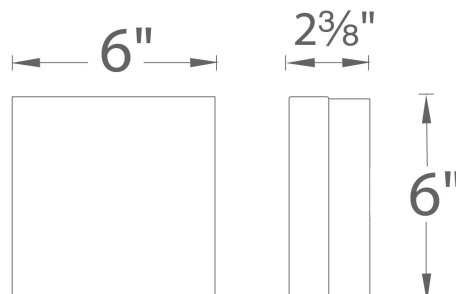

FINISHES

LINE DRAWING

FM-4006