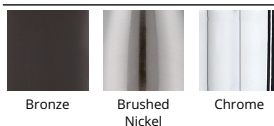

FINISHES

LINE DRAWING