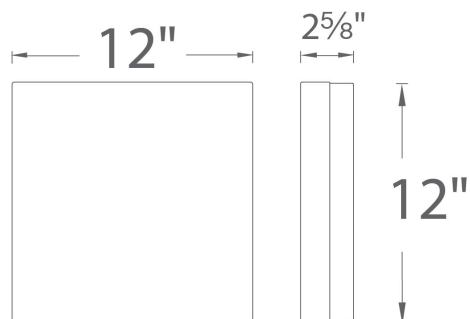

Fixture Type: _____

Catalog Number: _____

Project: _____

Location: _____

Dice Ceiling Mount

Model & Size	Color Temp & CRI	Finish	Watt	LED Lumens	Delivered Lumens	Title 24
FM-4012 12"	2700K 90	BN Brushed Nickel	27W	2584	1096	No
	2700K 90	BZ Bronze	27W	2584	1096	No
	2700K 90	CH Chrome	27W	2584	1096	No
	3000K 90	BN Brushed Nickel	27W	2668	1145	No
	3000K 90	BZ Bronze	27W	2668	1145	No
	3000K 90	CH Chrome	27W	2668	1145	No

Example: **FM-4012-27-BN**

- For 277V special order, add an "F" before the finish: FM-4012F-27-BN
- For alternate color temperature, special order adding -27 or -30 or -35: FM-4012F-27-BN

DESCRIPTION

Thick-walled glass is uniformly illuminated in a design made for LED technology in a square format. Full range dimming control. Mounts as a robust ceiling luminaire or a compelling wall sconce.

FEATURES

- Etched 3/4" thick pressed glass diffuser with interior ceramic glaze
- Title 24 may not be available for all finishes, check for availability
- ACLED driverless technology
- 5 year warranty

SPECIFICATIONS

Color Temp:	2700K, 3000K
Input:	120 VAC, 50/60Hz
CRI:	90
Dimming:	ELV: 100 - 10%
Rated Life:	45000 Hours
Mounting:	Heavy gauge retention clips support trim firmly. Safety cabling standard., Can be mounted on ceiling or wall in all orientations
Standards:	ETL, cETL, Energy Star 2.0, Title 24 JA8-2016 Compliant Damp Location Listed
Construction:	Durable steel body with thick opal glass

FINISHES

LINE DRAWING

FM-4012