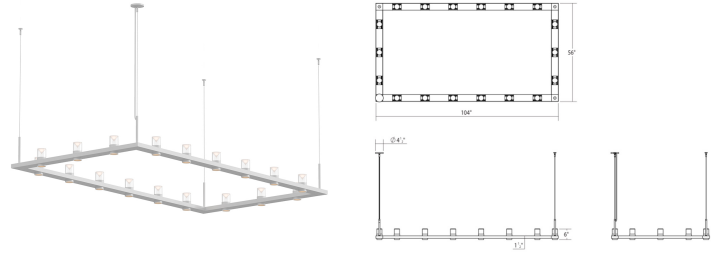

# Intervals Linear Beam Pendant Spec Sheet

SKU: 20QWR48B    Learn more at:  
<https://sonnemanlight.com/intervals-linear-beam-pendant>

Description: Intervals is a uniquely integrated linear architectural lighting system of rhythmically aligned bidirectional illumination, with a range of available decorative and functional trims. Architecturally scaled, the suspended horizontal beams span long lengths within a space, supported from ceiling-mounted cables or stems, forming a dramatically powerful approach to illuminating architecturally expansive locations. SONNEMAN's new **INTERVALS Recessed Downlights** extend and support these Intervals Linear Beam Pendants. Together, they achieve a comprehensive and unified approach to dynamically lighting interior spaces.

## Dimensions

Height:	11.5"
Width:	104"
Length:	56"
Canopy/Backplate/Base:	4.5"
Hanging Details:	10' Adjustable Cable
Size:	4' x 8'