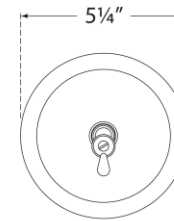

TEAR SHEET

Katie Small Bell Jar Sconce

Item # TOB 2225BZ/G1-WG

Designer: Thomas O'Brien

Height: 18"

Width: 8.2"

Extension: 9"

Backplate: 5.25" Round

Finishes: BZ, HAB, PN

Glass Options: CG, SG, WG

Socket: E12 Candelabra

Wattage: 40 C

Front View
Mounting Plate