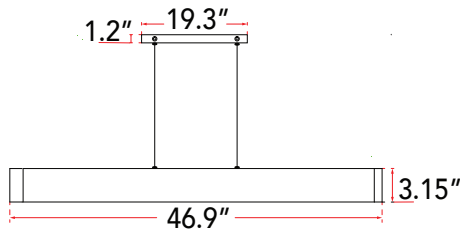

ABRA MODEL **10096PN-BA**

**47" Cable Suspended LED Pendant with Up-Down Light**

FAMILY NAME **Slim**

UPC **00858083007023**

FIXTURE MATERIAL				FIXTURE DIMENSIONS IN INCHES										
Frame Material	Finishes Available	Diffuser Type	Diffuser Finish	Diameter	Height	o.a.h	Width	Length	Ext	Weight	ADA	Location	Rating	Compliance
Aluminum	BA-Brushed Aluminum BB-Brushed Bronze	Acrylic	White		3.15	12 to 120	0.6	47		15		Ceiling Mount only	Dry Location	cETLus T-24
LAMPING										Compatible Dimmers		Junction Box Type		SUPPLIED
Lamp Type	Lamp qty	Wattage	Max Wattage	Base	Kelvin	CRI	Initial Lumen's	Delivered Lumen's	Voltage	ELV		Standard 4 x 4 Octagon Box		10ft Cable
LED	2	6+24w	30w	Solid State Module	3000k	90+	2550	1785 estimated	120v	SPECIAL NOTES				