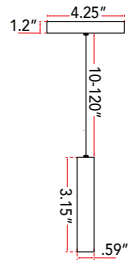

ABRA MODEL **10096PN-BA**

**47" Cable Suspended LED Pendant with Up-Down Light**

FAMILY NAME **Slim**

UPC **00858083007023**

FIXTURE MATERIAL				FIXTURE DIMENSIONS IN INCHES										
Frame Material	Finishes Available	Diffuser Type	Diffuser Finish	Diameter	Height	o.a.h	Width	Length	Ext	Weight	ADA	Location	Rating	Compliance
Aluminum	BA-Brushed Aluminum BB-Brushed Bronze	Acrylic	White		3.15	12 to 120	0.6	47		15		Ceiling Mount only	Dry Location	cETLus T-24
LAMPING										Compatible Dimmers		Junction Box Type		SUPPLIED
Lamp Type	Lamp qty	Wattage	Max Wattage	Base	Kelvin	CRI	Initial Lumen's	Delivered Lumen's	Voltage	ELV		Standard 4 x 4 Octagon Box		10ft Cable
LED	2	6+24w	30w	Solid State Module	3000k	90+	2550	1785 estimated	120v	SPECIAL NOTES				