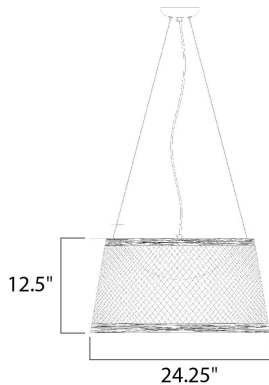

#### PRODUCT DESCRIPTION

This casual collection of lighting features hand formed shades of fiber twine coated with a polyurethane material for strength and durability. The resilience of the construction makes it suitable for damp locations and the ideal lighting for covered patios and outdoor living spaces. With the Integrated LED, this collection is a perfect combination of style and security lighting.

#### MEASUREMENTS

DIMENSION : 24.25" W x 12.5" H  
 MAX OAH : 142.5" OAH  
 HANGING WEIGHT : 8.27 lb