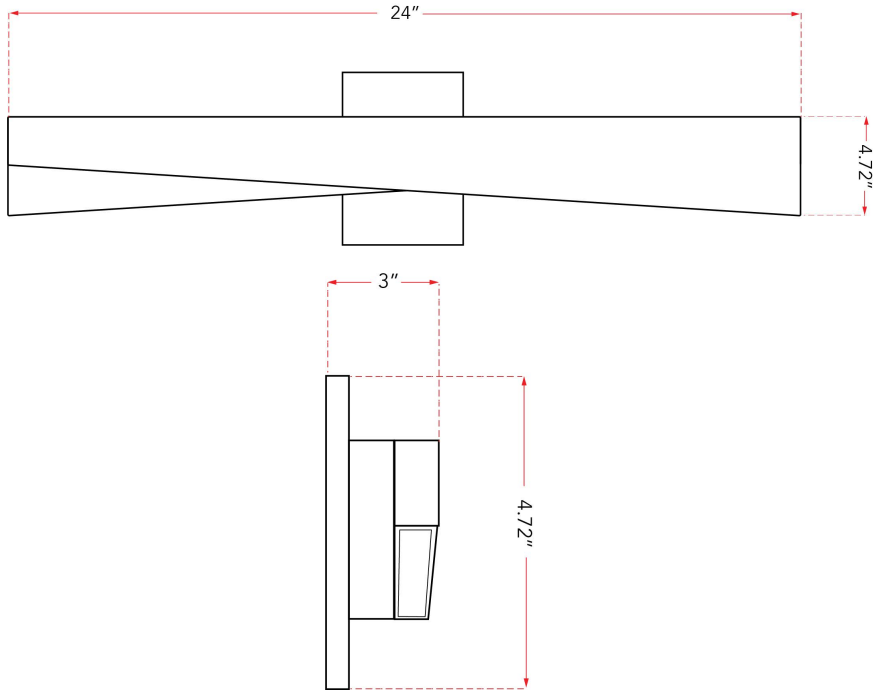

ABRA MODEL **20137WV-CH** Offset Linear Vanity with Acrylic Diffuser  
 Family Name **HiLo** UPC 00810035191822

FIXTURE MATERIAL			
Frame Material	Finishes Available	Diffuser	
		Type	Finish
Aluminum	CH - Chrome	Acrylic	Frosted

DIMENSIONS IN INCHES								
Fixture			Diffuser		Back-Plate			
Width	Height	Ext	Diam	Height	Diam	Width	Depth	
24	4.72	3						

CERTIFICATION		
Location	Rating	Compliance
Wall	Damp	cETLus

LAMPING									
Lamp Type	Lamp qty	Wattage	Max Wattage	Base	Kelvin	CRI	Initial Lumen's	Delivered Lumen's	Voltage
LED	2	20w	40w	Solid State Module	3000	90	3400	2380 estimated	120v

COMPATIBLE DIMMER'S

J-BOX TYPE
4 x 4 Octagonal

SUPPLIED

SPECIAL NOTES	

<b>Project Name</b>			
<b>Date</b>		<b>Type</b>	