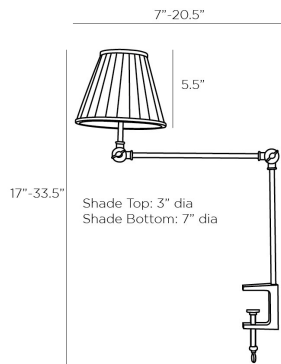

ARTERIOS

TILT & CLAMP LAMP

CELERIE KEMBLE

DC49020
 W: 7 IN
 Antique Brass
 Contract Suitable As Is

A slender task lamp that clamps to the side of a table. The steel antique brass arm articulates in two locations, allowing the pleated white linen shade to tilt and adjust as needed.

APPEARANCE

Material Brass, Linen
 Finish Antique Brass, White
 Top Coat/Sealant true

DIMENSIONS

Shade Top: 3.00 IN, Dia: 7.00 IN, Side: 5.5 IN

WIRING

Rating Indoor Only
 Tilt Test 10 Degrees - AU
 Cord 10 FT, Side of Lamp Body, SPT-2, Taupe Fabric
 Socket 1, Clear, Type B - E12
 Switch On Line, On/Off Rocker
 Maximum Watt 40
 Voltage 110-120 V