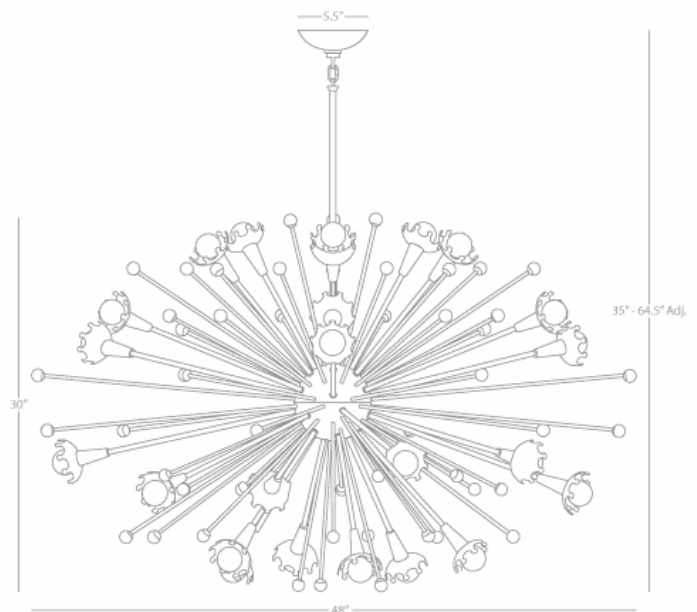

JONATHAN ADLER

SPUTNIK

S714

Large Chandelier

24-40W Max.

Bulb Type: G16.5 Candelabra

Direct Wire

Polished Nickel Finish w/

Crystal Accents

Susp. Hardware: 3pcs 5/8" x 12" &

1pc 1/2" x 6" Extension Rods

FINISH OPTION:

714 - Antique Brass

**** Available for Quick SHIP ****