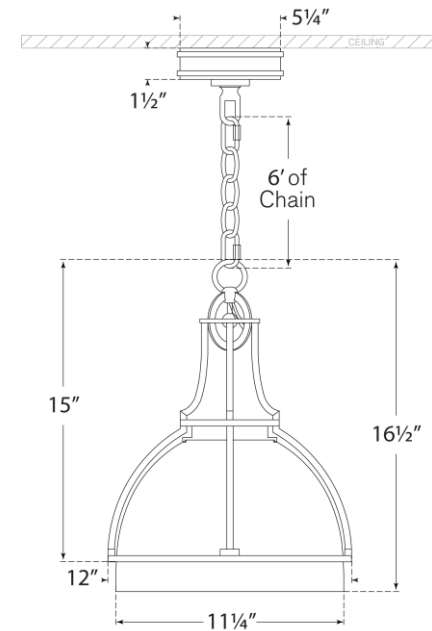

TEAR SHEET

Gracie Medium Dome Pendant

Item # CHC 5481PN-CG

Designer: Chapman & Myers

Height: 16.25"

Width: 12"

Canopy: 5.25" Round

Finishes: AB, AN, BZ, PN

Glass Options: CG, WG

Socket: Dedicated LED

Wattage: 15w (1300lm)

Weight: 17 Pounds

Front View